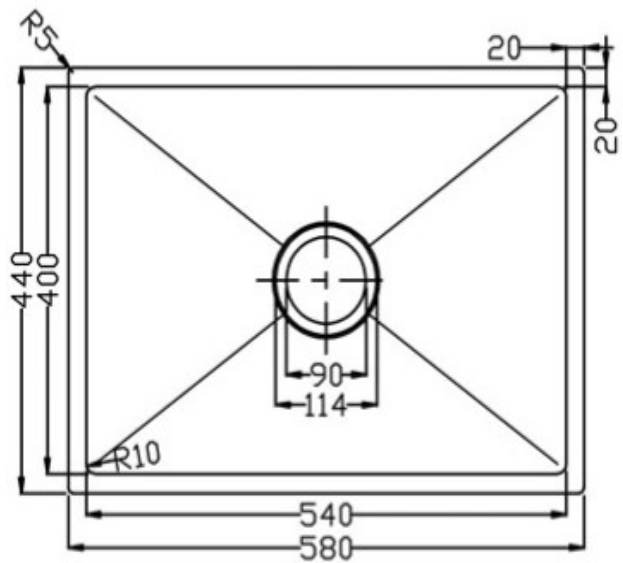

CODE:	JKR54
SIZE:	580mm x 440mm x 230mm
TYPE:	Single Bowl Sink
CONFIGURATION:	Topmount & Undermount

**JNK** | BATHROOM, PLUMBING  
& KITCHEN SUPPLIES

NB: Drawings are not to scale—they are to assist only. All measurements are nominal and are subject to change.