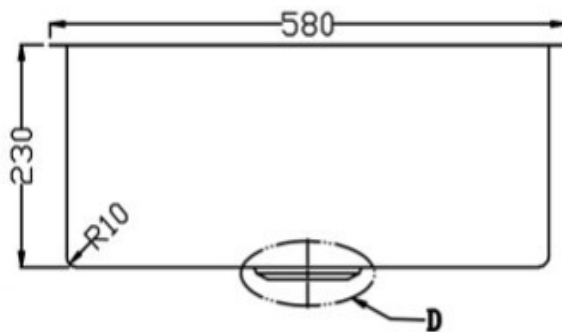

CODE:	JKR54
SIZE:	580mm x 440mm x 230mm
TYPE:	Single Bowl Sink
CONFIGURATION:	Topmount & Undermount

**JNK** | BATHROOM, PLUMBING  
& KITCHEN SUPPLIES

NB: Drawings are not to scale—they are to assist only. All measurements are nominal and are subject to change.