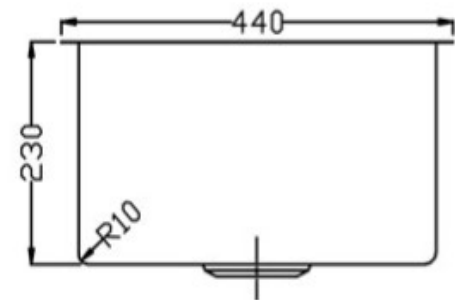

CODE:	JKR54
SIZE:	580mm x 440mm x 230mm
TYPE:	Single Bowl Sink
CONFIGURATION:	Topmount & Undermount

**JNK** | BATHROOM, PLUMBING  
& KITCHEN SUPPLIES

NB: Drawings are not to scale—they are to assist only. All measurements are nominal and are subject to change.