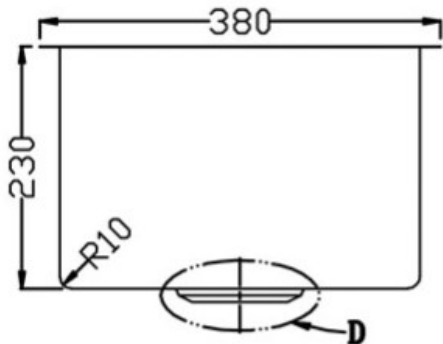

CODE:	JKR34
SIZE:	440mm x 380mm x 230mm
TYPE:	Single Bowl Sink
CONFIGURATION:	Topmount & Undermount

JNK

BATHROOM, PLUMBING
& KITCHEN SUPPLIES

NB: Drawings are not to scale—they are to assist only. All measurements are nominal and are subject to change.