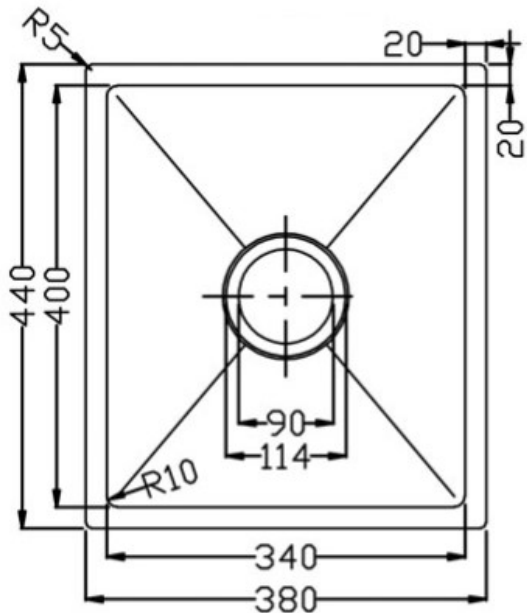

CODE:	JKR34
SIZE:	440mm x 380mm x 230mm
TYPE:	Single Bowl Sink
CONFIGURATION:	Topmount & Undermount

JNK

BATHROOM, PLUMBING
& KITCHEN SUPPLIES

NB: Drawings are not to scale—they are to assist only. All measurements are nominal and are subject to change.