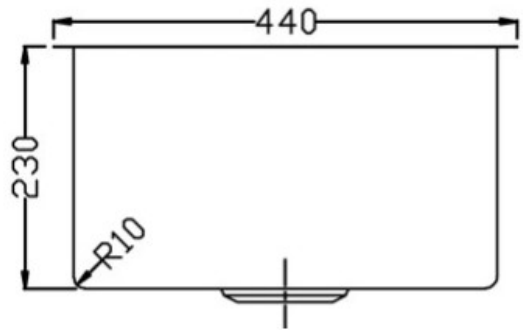

CODE:	JKR34
SIZE:	440mm x 380mm x 230mm
TYPE:	Single Bowl Sink
CONFIGURATION:	Topmount & Undermount

JNK

BATHROOM, PLUMBING
& KITCHEN SUPPLIES

NB: Drawings are not to scale—they are to assist only. All measurements are nominal and are subject to change.