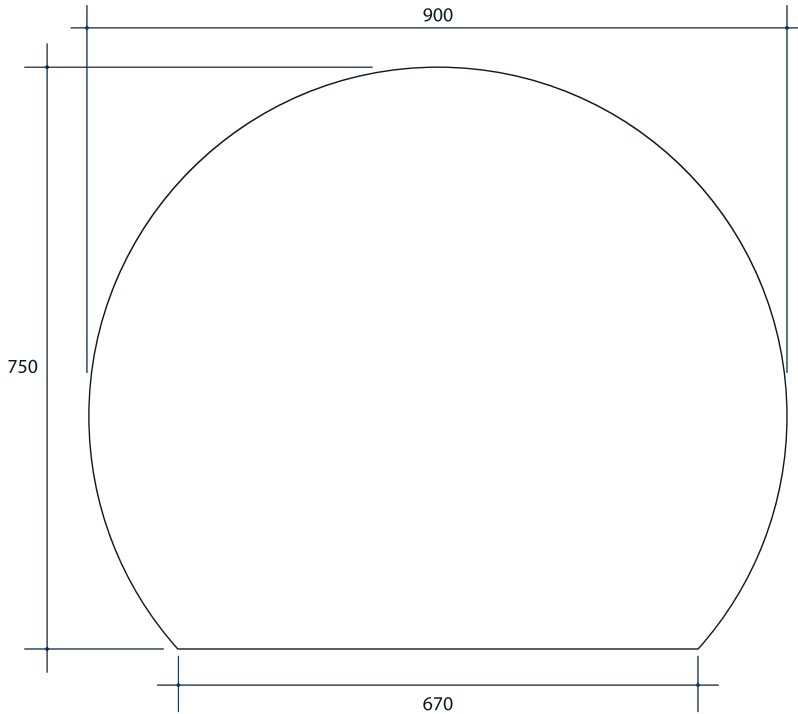

Hamilton D-Shaped Polished Edge Mirror

Note: All dimensions are in millimetres (mm)

Stock Code	Size (mm) W x H x D	Shape	Edge
HD9075GT	750 x 900 ø x 5	D-Shaped	Polished Edge

Mirrors will need to be installed in accordance with the Installation Guide. Ablaze does not take responsibility for incorrect installation of these mirrors.