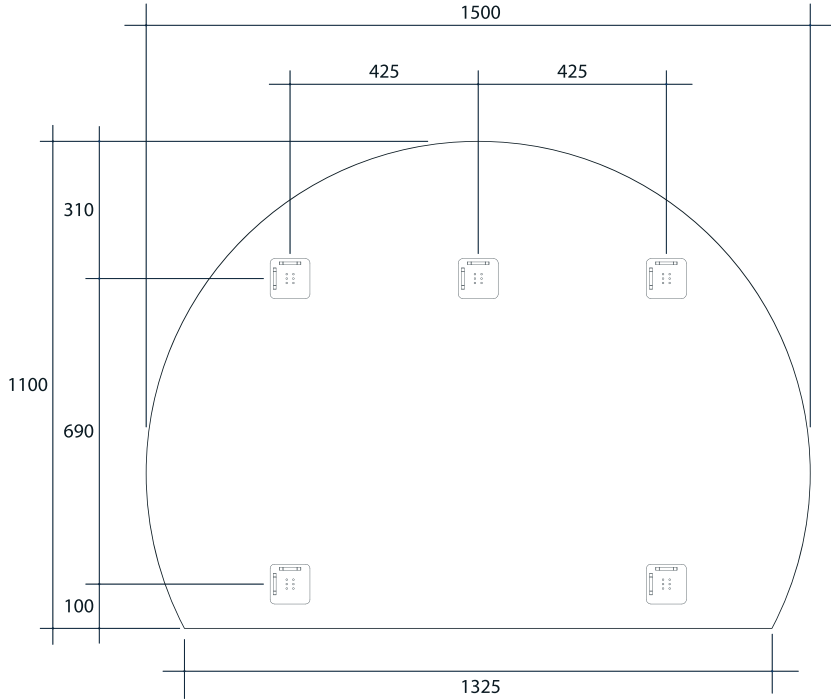

# Hamilton D-Shaped Polished Edge Mirror

Note: All dimensions are in millimetres (mm)

Stock Code	Size (mm) W x H x D	Shape	Edge
HD1511HN	1100 x 1500 $\varnothing$ x 11	D-Shaped	Polished Edge

**Please note:** Bracket location may vary +/- 5mm. do not pre-drill holes for mounts before confirming exact locations on your mirror. Do not use or measure from drawings.