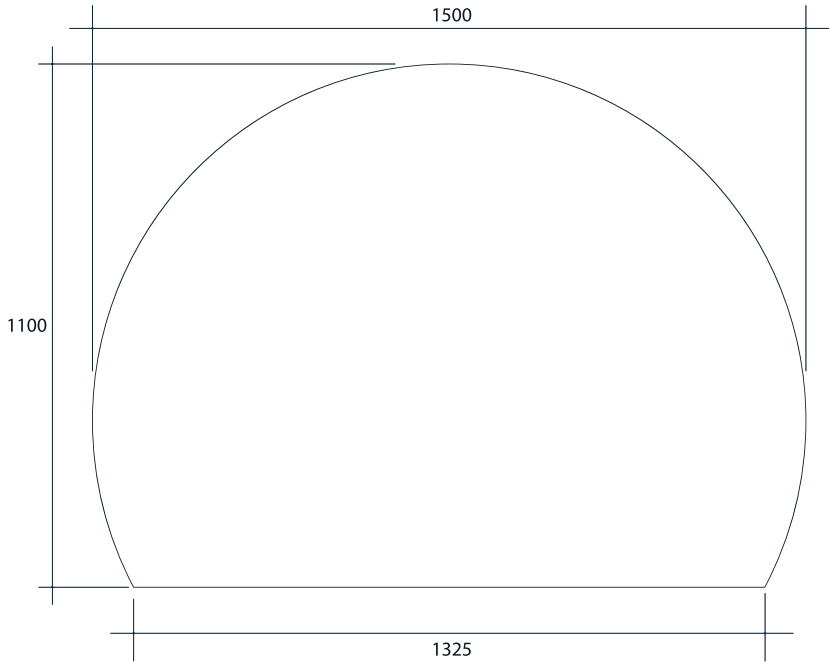

Hamilton D-Shaped Polished Edge Mirror

Note: All dimensions are in millimetres (mm)

Stock Code	Size (mm) W x H x D	Shape	Edge
HD1511GT	1100 x 1500 ø x 5	D-Shaped	Polished Edge

Mirrors will need to be installed in accordance with the Installation Guide. Ablaze does not take responsibility for incorrect installation of these mirrors.