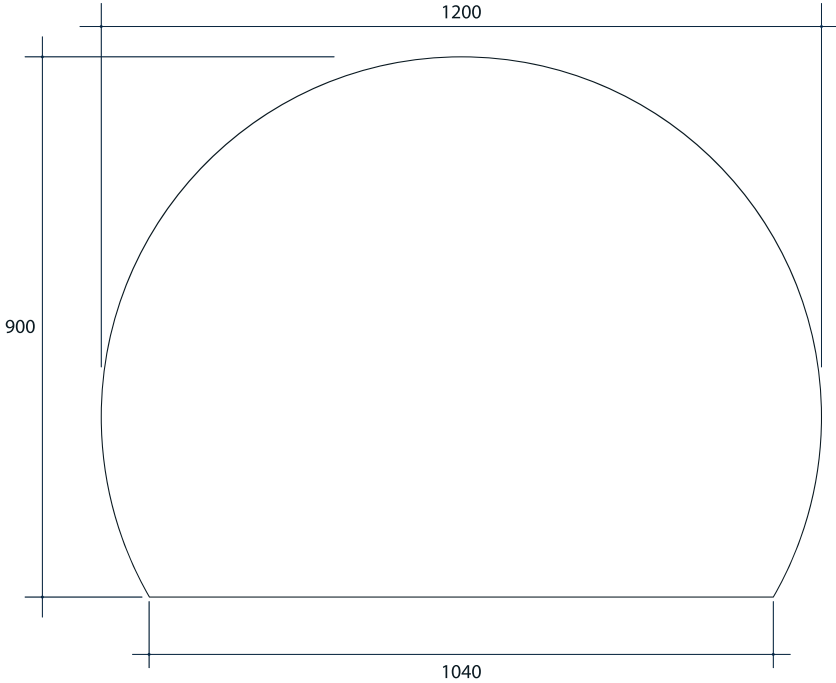

Hamilton D-Shaped Polished Edge Mirror

Note: All dimensions are in millimetres (mm)

Stock Code	Size (mm) W x H x D	Shape	Edge
HD1290GT	900 x 1200 ø x 5	D-Shaped	Polished Edge

Mirrors will need to be installed in accordance with the Installation Guide. Ablaze does not take responsibility for incorrect installation of these mirrors.