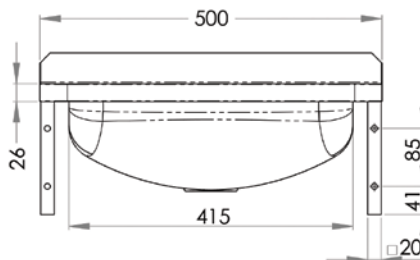

FEATURES & BENEFITS:

- 11.5 litre capacity
- Constructed from 1mm 304 grade stainless steel
- Radius fascia for safety
- Wall mounted
- 50mm splashback
- 40mm outlet - Suits PW40
- Mirror polish finish
- Available in 1, 2 and 3 tap hole configurations

In stock and available for immediate delivery

Use SAFETEE-STRIP
for no sharp edges

Top

Front

Side

Details accurate at time of print. Whilst all care has been taken in compiling this information, designs & dimensions shown are indicative only and should not be relied upon without prior approval.