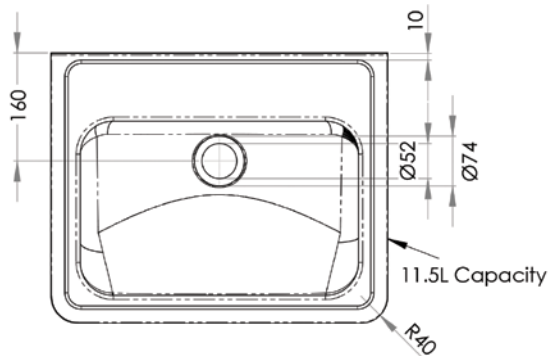

FEATURES & BENEFITS:

- 11.5 litre capacity
- Constructed from 1mm 304 grade stainless steel
- Radius fascia for safety
- Wall mounted
- 50mm splashback
- 40mm outlet - Suits PW40
- Mirror polish finish
- Available in 1, 2 and 3 tap hole configurations

In stock and available for immediate delivery

Use SAFETEE-STRIP
for no sharp edges

Top

Front

Side

Details accurate at time of print. Whilst all care has been taken in compiling this information, designs & dimensions shown are indicative only and should not be relied upon without prior approval.