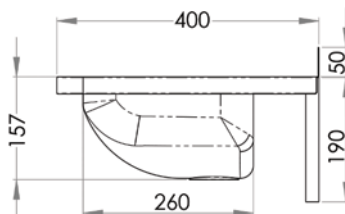

FEATURES & BENEFITS:

- 11.5 litre capacity
- Constructed from 1mm 304 grade stainless steel
- Radius fascia for safety
- Wall mounted
- 50mm splashback
- 40mm outlet - Suits PW40
- Mirror polish finish
- Available in 1, 2 and 3 tap hole configurations

In stock and available for immediate delivery

Use SAFETEE-STRIP
for no sharp edges

Top

Front

Side

Details accurate at time of print. Whilst all care has been taken in compiling this information, designs & dimensions shown are indicative only and should not be relied upon without prior approval.