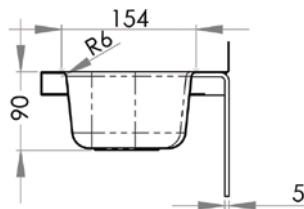

PRODUCT CODE:

HBC

This wall mounted basin has a slimline space saving design and features a mirror polish finish. Comes complete with wall brackets.

FEATURES & BENEFITS:

- 3.1 litre capacity
- Constructed from 1mm 304 grade stainless steel
- Radius fascia for safety
- 40mm splashback
- 40mm outlet - Suits PW40
- Comes complete with wall brackets
- Left or right tap hole on request

In stock and available for immediate delivery

Use SAFETEE-STRIP
for no sharp edges

Top

Front

Cross Section

Details accurate at time of print. Whilst all care has been taken in compiling this information, designs & dimensions shown are indicative only and should not be relied upon without prior approval.