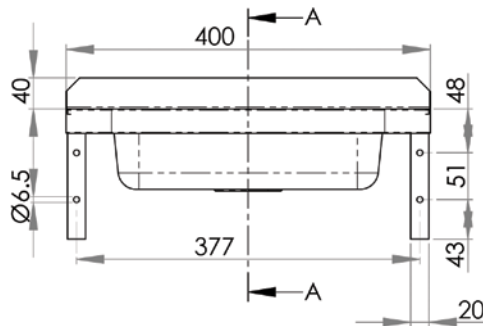

PRODUCT CODE:

HBC

This wall mounted basin has a slimline space saving design and features a mirror polish finish. Comes complete with wall brackets.

FEATURES & BENEFITS:

- 3.1 litre capacity
- Constructed from 1mm 304 grade stainless steel
- Radius fascia for safety
- 40mm splashback
- 40mm outlet - Suits PW40
- Comes complete with wall brackets
- Left or right tap hole on request

In stock and available for immediate delivery

Use SAFETEE-STRIP
for no sharp edges

Top

Front

Cross Section

Details accurate at time of print. Whilst all care has been taken in compiling this information, designs & dimensions shown are indicative only and should not be relied upon without prior approval.