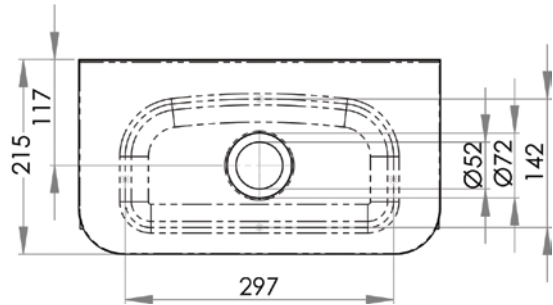

PRODUCT CODE:

HBC

This wall mounted basin has a slimline space saving design and features a mirror polish finish. Comes complete with wall brackets.

FEATURES & BENEFITS:

- 3.1 litre capacity
- Constructed from 1mm 304 grade stainless steel
- Radius fascia for safety
- 40mm splashback
- 40mm outlet - Suits PW40
- Comes complete with wall brackets
- Left or right tap hole on request

In stock and available for immediate delivery

Use SAFETEE-STRIP
for no sharp edges

Top

Front

Cross Section

Details accurate at time of print. Whilst all care has been taken in compiling this information, designs & dimensions shown are indicative only and should not be relied upon without prior approval.