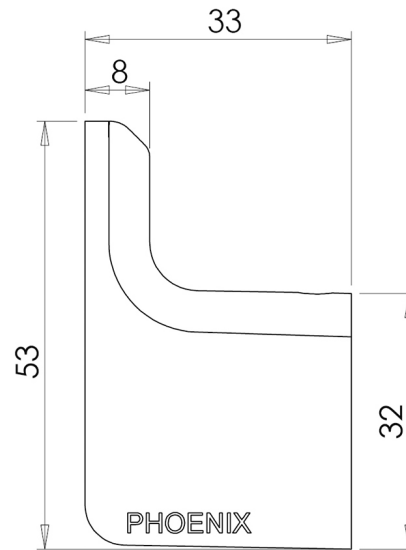

GLOSS

GLOSS ROBE HOOK

SPECIFICATIONS

AVAILABLE IN

GS897
Chrome

GS897-40
Brushed
Nickel

GS897 MB
Matte Black

GS897-12
Brushed
Gold