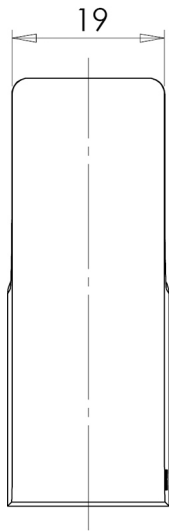

GLOSS

GLOSS ROBE HOOK

SPECIFICATIONS

AVAILABLE IN

GS897
Chrome

GS897-40
Brushed
Nickel

GS897 MB
Matte Black

GS897-12
Brushed
Gold