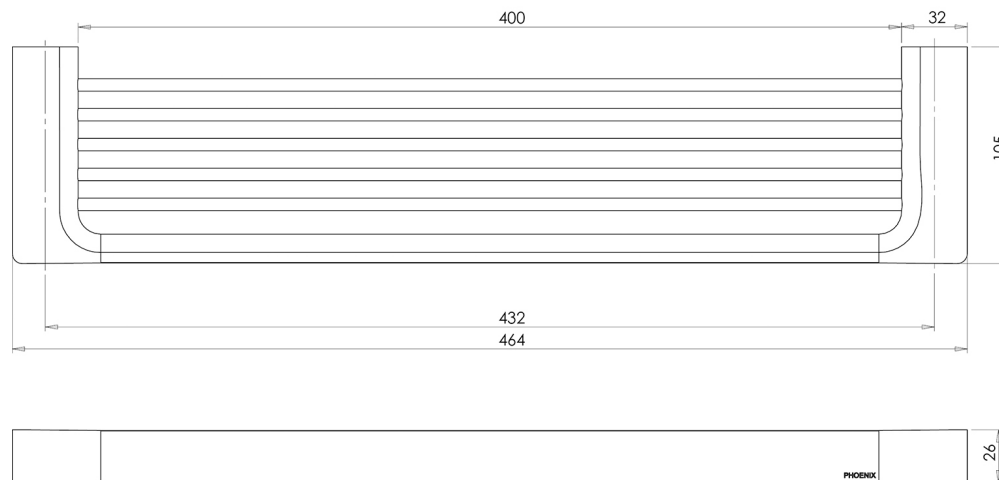

GLOSS

GLOSS SHOWER SHELF

SPECIFICATIONS

AVAILABLE IN

GS896
Chrome

GS896-40
Brushed
Nickel

GS896 MB
Matte Black

GS896-12
Brushed
Gold