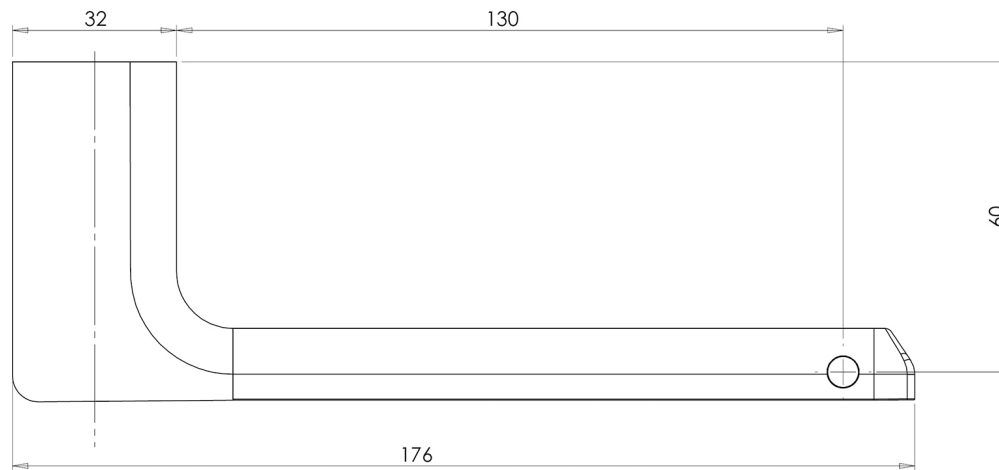

GLOSS

GLOSS TOILET ROLL HOLDER

SPECIFICATIONS

AVAILABLE IN

GS892
Chrome

GS892-40
Brushed
Nickel

GS892 MB
Matte Black

GS892-12
Brushed
Gold