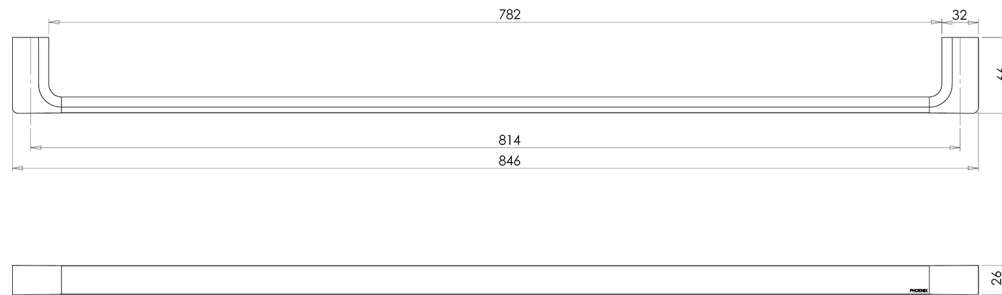

## GLOSS SINGLE TOWEL RAIL 800MM