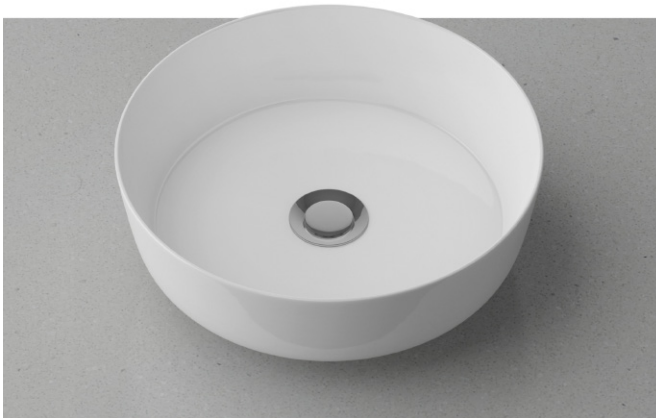

Gem

WG White Gloss
GEM-BS-305-WG-S

Above Counter

Drawings

Taphole Offset

Taphole Behind

Cut Out Specifications

- Material:** Ceramic
- Approx Capacity:** 5.8L
- Cut Out Size:** 80mm
- Waste Size:** 32mm without overflow

Note: Due to the manufacturing process, ceramic basins will vary from their nominal stated sizes. Use the dimensions provided as a guide only. Waste not included. Refer to brochure for pricing.