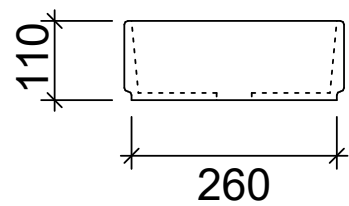

Gem

WG White Gloss
GEM-BS-305-WG-S

Above Counter

Drawings

Taphole Offset

Taphole Behind

Cut Out Specifications

- Material:** Ceramic
- Approx Capacity:** 5.8L
- Cut Out Size:** 80mm
- Waste Size:** 32mm without overflow

Note: Due to the manufacturing process, ceramic basins will vary from their nominal stated sizes. Use the dimensions provided as a guide only. Waste not included. Refer to brochure for pricing.