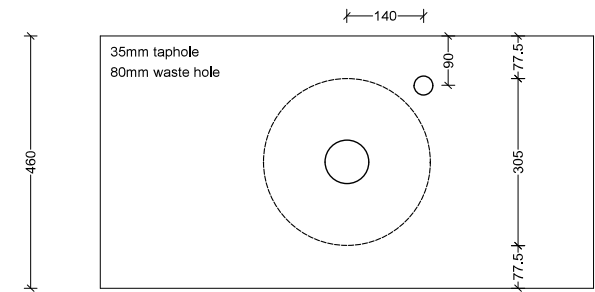

Gem

WG White Gloss
GEM-BS-305-WG-S

Above Counter

Drawings

Taphole Offset

Taphole Behind

Cut Out Specifications

- Material:** Ceramic
- Approx Capacity:** 5.8L
- Cut Out Size:** 80mm
- Waste Size:** 32mm without overflow

Note: Due to the manufacturing process, ceramic basins will vary from their nominal stated sizes. Use the dimensions provided as a guide only. Waste not included. Refer to brochure for pricing.