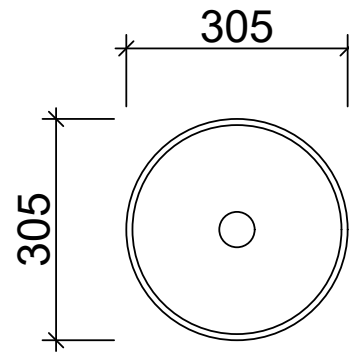

Gem

WG White Gloss
GEM-BS-305-WG-S

Above Counter

Drawings

Taphole Offset

Taphole Behind

Cut Out Specifications

- Material:** Ceramic
- Approx Capacity:** 5.8L
- Cut Out Size:** 80mm
- Waste Size:** 32mm without overflow

Note: Due to the manufacturing process, ceramic basins will vary from their nominal stated sizes. Use the dimensions provided as a guide only. Waste not included. Refer to brochure for pricing.