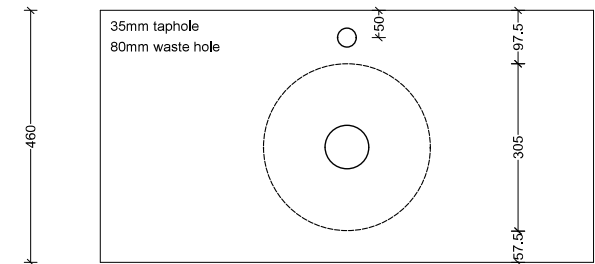

Gem

WG White Gloss
GEM-BS-305-WG-S

Above Counter

Drawings

Taphole Offset

Taphole Behind

Cut Out Specifications

- Material:** Ceramic
- Approx Capacity:** 5.8L
- Cut Out Size:** 80mm
- Waste Size:** 32mm without overflow

Note: Due to the manufacturing process, ceramic basins will vary from their nominal stated sizes. Use the dimensions provided as a guide only. Waste not included. Refer to brochure for pricing.