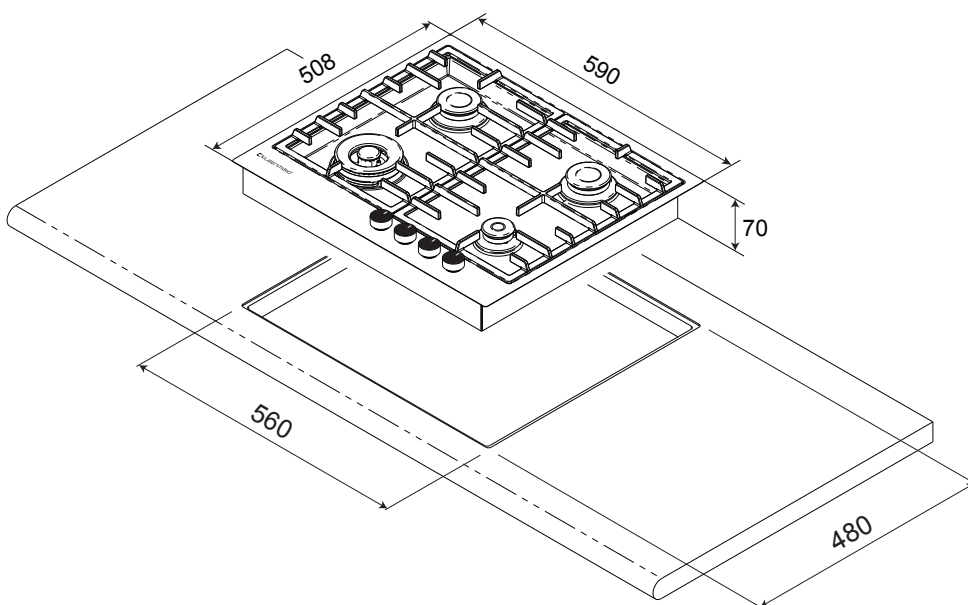

To obtain full installation instructions for this appliance go to kleenmaid.com.au and click on User Care Manuals, top right.

Fineline :0103476

J12049_01

Level 2, 204 Botany Road, Alexandria NSW, 2015
P: 02 9310 1207 • E: support@kleenmaid.com.au
www.kleenmaid.com.au

kleenmaid
The best you can own