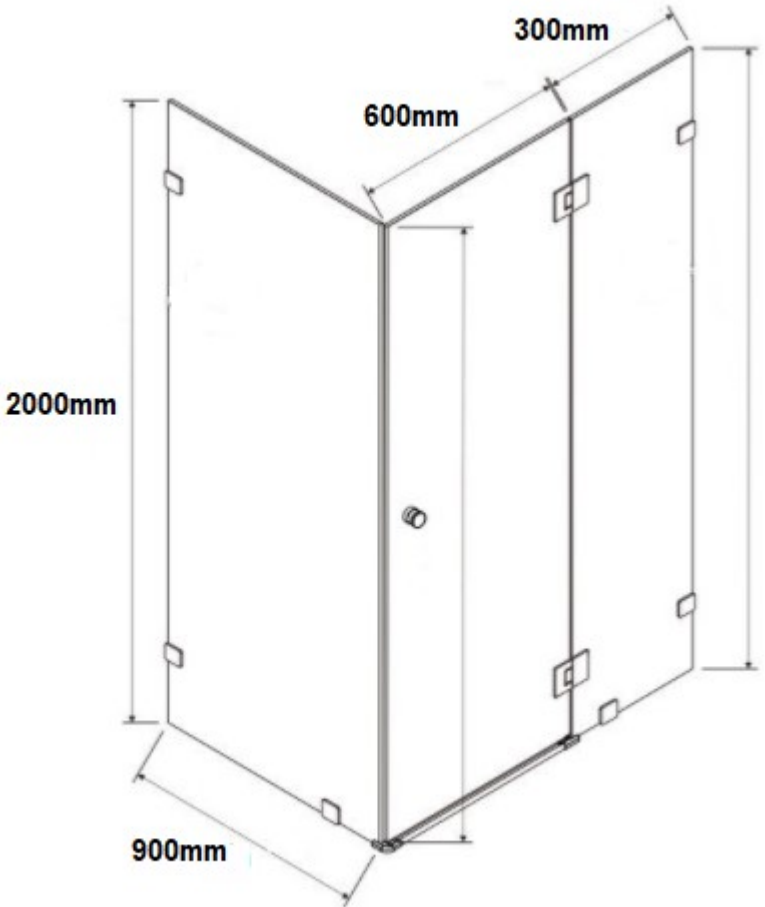

CODE:	FLSS9090
SIZE:	900mm x 900mm x 2000mm
TYPE:	FRAMELESS
CONFIGURATION:	COMPLETE SHOWER SCREEN

JNK

BATHROOM, PLUMBING
& KITCHEN SUPPLIES

NB: Drawings are not to scale—they are to assist only. All measurements are nominal and are subject to change.