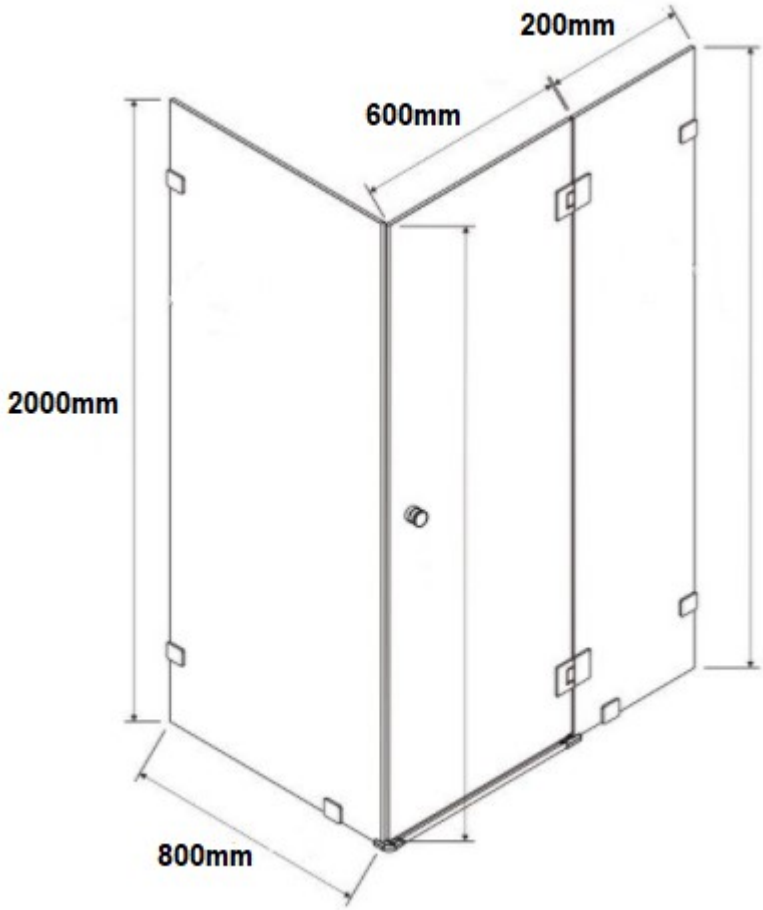

CODE:	FLSS8080
SIZE:	800mm x 800mm x 2000mm
TYPE:	FRAMELESS
CONFIGURATION:	COMPLETE SHOWER SCREEN

**JNK**

BATHROOM, PLUMBING  
& KITCHEN SUPPLIES

NB: Drawings are not to scale—they are to assist only. All measurements are nominal and are subject to change.