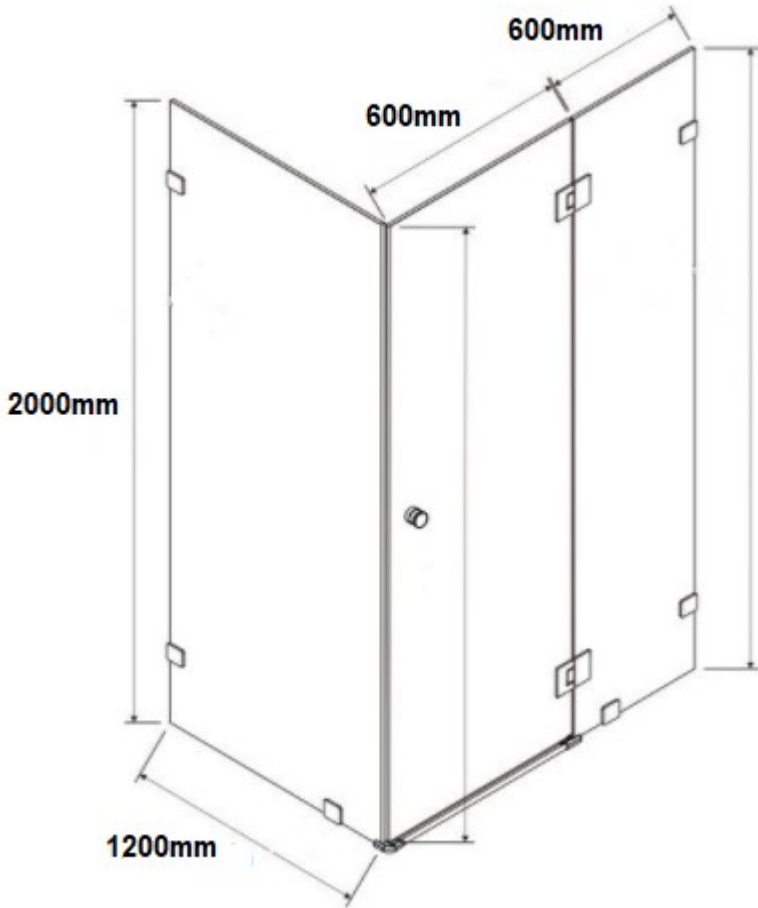

| | |
|----------------|--------------------------|
| CODE: | FLSS1212 |
| SIZE: | 1200mm x 1200mm x 2000mm |
| TYPE: | FRAMELESS |
| CONFIGURATION: | COMPLETE SHOWER SCREEN |

JNK | BATHROOM, PLUMBING
& KITCHEN SUPPLIES

NB: Drawings are not to scale—they are to assist only. All measurements are nominal and are subject to change.