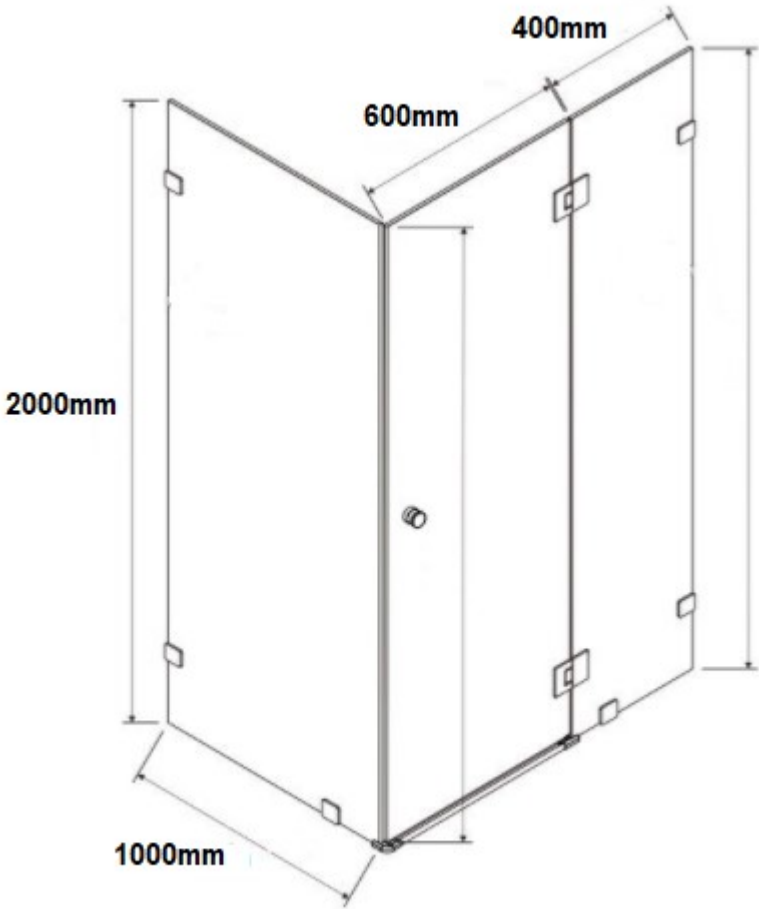

CODE:	FLSS1010
SIZE:	1000mm x 1000mm x 2000mm
TYPE:	FRAMELESS
CONFIGURATION:	COMPLETE SHOWER SCREEN

JNK

BATHROOM, PLUMBING
& KITCHEN SUPPLIES

NB: Drawings are not to scale—they are to assist only. All measurements are nominal and are subject to change.