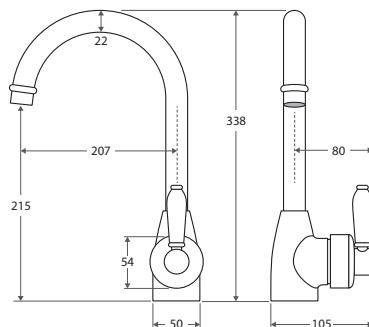

### ELEANOR Gooseneck Basin Mixer

- Swivel function
- 40mm cartridge
- **WELS 5 Star rated, 5.5L/min**

White Ceramic Handle  
**\$299 • 202104**

Chrome Handle  
**\$359 • 202104CC**

### ELEANOR Gooseneck Sink Mixer

- Swivel function
- Designed for kitchen & above counter basins
- 40mm cartridge
- **WELS 5 Star rated, 5.5L/min**

White Ceramic Handle  
**\$399 • 202109**

Chrome Handle  
**\$459 • 202109CC**

### ELEANOR Shepherds Crook Basin Mixer

- Swivel function
- 40mm cartridge
- **WELS 5 Star rated, 5.5L/min**

White Ceramic Handle  
**\$299 • 202103**

Chrome Handle  
**\$359 • 202103CC**

#### ELEANOR Shepherds Crook Sink Mixer

- Swivel function
- Designed for kitchen & above counter basins
- 40mm cartridge
- **WELS 5 Star rated, 5.5L/min**

White Ceramic Handle  
**\$399 • 202105**

Chrome Handle  
**\$459 • 202105CC**