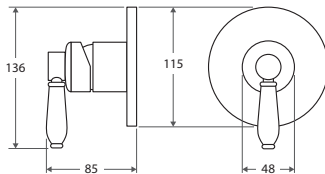

### ELEANOR Shepherds Crook Basin Mixer

- Swivel function
- 40mm cartridge
- **WELS 5 Star rated, 5.5L/min**

White Ceramic Handle  
**\$299 • 202103**

Chrome Handle  
**\$359 • 202103CC**

#### ELEANOR Shepherds Crook Sink Mixer

- Swivel function
- Designed for kitchen & above counter basins
- 40mm cartridge
- **WELS 5 Star rated, 5.5L/min**

White Ceramic Handle  
**\$399 • 202105**

Chrome Handle  
**\$459 • 202105CC**

#### ELEANOR Wall Mixer

- Designed for shower & bath
- 40mm cartridge
- WELS rating not required

White Ceramic Handle  
**\$199 • 202101**

Chrome Handle  
**\$259 • 202101CC**