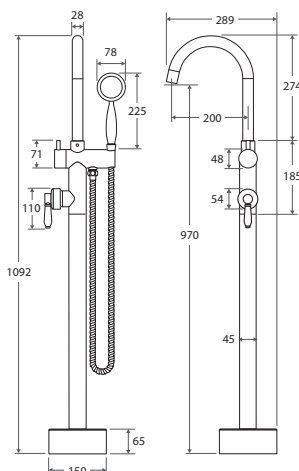

#### ELEANOR Shepherds Crook Sink Mixer

- Swivel function
- Designed for kitchen & above counter basins
- 40mm cartridge
- **WELS 5 Star rated, 5.5L/min**

White Ceramic Handle  
**\$399 • 202105**

Chrome Handle  
**\$459 • 202105CC**

#### ELEANOR Wall Mixer

- Designed for shower & bath
- 40mm cartridge
- WELS rating not required

White Ceramic Handle  
**\$199 • 202101**

Chrome Handle  
**\$259 • 202101CC**

#### ELEANOR Wall Mixer Diverter

- Designed for shower & bath
- 40mm cartridge
- WELS rating not required

White Ceramic Handle  
**\$275 • 202102**

Chrome Handle  
**\$325 • 202102CC**

#### ELEANOR Floor Mixer & Shower

- Swivel function bath outlet
- Single function shower head
- 35mm cartridge
- **WELS 3 Star rated, 8.5L/min**

White Ceramic Handle  
**\$939 • 202113**

Chrome Handle  
**\$939 • 202113CC**