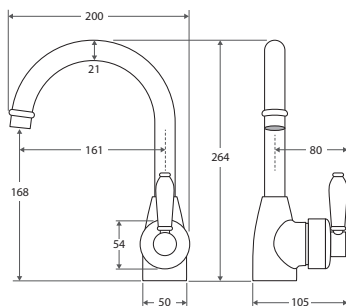

### ELEANOR Gooseneck Basin Mixer

- Swivel function
- 40mm cartridge
- **WELS 5 Star rated, 5.5L/min**

White Ceramic Handle  
**\$299 • 202104**

Chrome Handle  
**\$359 • 202104CC**

### ELEANOR Shepherds Crook Basin Mixer

- Swivel function
- 40mm cartridge
- **WELS 5 Star rated, 5.5L/min**

White Ceramic Handle  
**\$299 • 202103**

Chrome Handle  
**\$359 • 202103CC**

#### ELEANOR Shepherds Crook Sink Mixer

- Swivel function
- Designed for kitchen & above counter basins
- 40mm cartridge
- **WELS 5 Star rated, 5.5L/min**

White Ceramic Handle  
**\$399 • 202105**

Chrome Handle  
**\$459 • 202105CC**

#### ELEANOR Floor Mixer & Shower

- Swivel function bath outlet
- Single function shower head
- 35mm cartridge
- **WELS 3 Star rated, 8.5L/min**

White Ceramic Handle  
**\$939 • 202113**

Chrome Handle  
**\$939 • 202113CC**