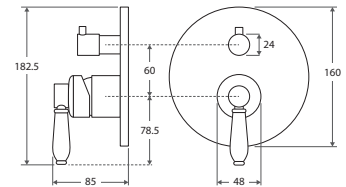

#### ELEANOR Shepherds Crook Sink Mixer

- Swivel function
- Designed for kitchen & above counter basins
- 40mm cartridge
- **WELS 5 Star rated, 5.5L/min**

White Ceramic Handle  
**\$399 • 202105**

Chrome Handle  
**\$459 • 202105CC**

#### ELEANOR Wall Mixer

- Designed for shower & bath
- 40mm cartridge
- WELS rating not required

White Ceramic Handle  
**\$199 • 202101**

Chrome Handle  
**\$259 • 202101CC**

#### ELEANOR Wall Mixer Diverter

- Designed for shower & bath
- 40mm cartridge
- WELS rating not required

White Ceramic Handle  
**\$275 • 202102**

Chrome Handle  
**\$325 • 202102CC**

#### ELEANOR Floor Mixer & Shower

- Swivel function bath outlet
- Single function shower head
- 35mm cartridge
- **WELS 3 Star rated, 8.5L/min**

White Ceramic Handle  
**\$939 • 202113**

Chrome Handle  
**\$939 • 202113CC**