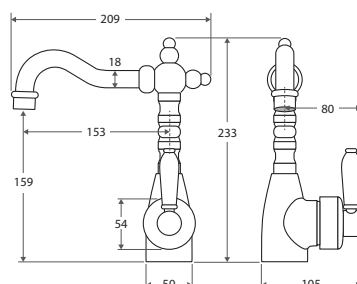

### ELEANOR Gooseneck Basin Mixer

- Swivel function
- 40mm cartridge
- **WELS 5 Star rated, 5.5L/min**

White Ceramic Handle  
**\$299 • 202104**

Chrome Handle  
**\$359 • 202104CC**

### ELEANOR Gooseneck Sink Mixer

- Swivel function
- Designed for kitchen & above counter basins
- 40mm cartridge
- **WELS 5 Star rated, 5.5L/min**

White Ceramic Handle  
**\$399 • 202109**

Chrome Handle  
**\$459 • 202109CC**

### ELEANOR Shepherds Crook Basin Mixer

- Swivel function
- 40mm cartridge
- **WELS 5 Star rated, 5.5L/min**

White Ceramic Handle  
**\$299 • 202103**

Chrome Handle  
**\$359 • 202103CC**

#### ELEANOR Shepherds Crook Sink Mixer

- Swivel function
- Designed for kitchen & above counter basins
- 40mm cartridge
- **WELS 5 Star rated, 5.5L/min**

White Ceramic Handle  
**\$399 • 202105**

Chrome Handle  
**\$459 • 202105CC**