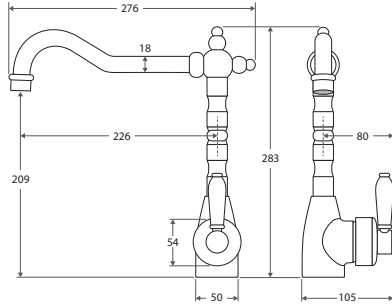

### ELEANOR Gooseneck Sink Mixer

- Swivel function
- Designed for kitchen & above counter basins
- 40mm cartridge
- **WELS 5 Star rated, 5.5L/min**

White Ceramic Handle  
**\$399 • 202109**

Chrome Handle  
**\$459 • 202109CC**

### ELEANOR Shepherds Crook Basin Mixer

- Swivel function
- 40mm cartridge
- **WELS 5 Star rated, 5.5L/min**

White Ceramic Handle  
**\$299 • 202103**

Chrome Handle  
**\$359 • 202103CC**

#### ELEANOR Shepherds Crook Sink Mixer

- Swivel function
- Designed for kitchen & above counter basins
- 40mm cartridge
- **WELS 5 Star rated, 5.5L/min**

White Ceramic Handle  
**\$399 • 202105**

Chrome Handle  
**\$459 • 202105CC**

#### ELEANOR Wall Mixer

- Designed for shower & bath
- 40mm cartridge
- WELS rating not required

White Ceramic Handle  
**\$199 • 202101**

Chrome Handle  
**\$259 • 202101CC**