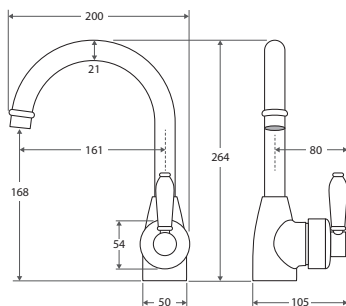

### ELEANOR Gooseneck Basin Mixer

- Swivel function
- 40mm cartridge
- **WELS 5 Star rated, 5.5L/min**

White Ceramic Handle  
**\$349 • 202104BK**

Matte Black Handle  
**\$409 • 202104BL**

### ELEANOR Shepherds Crook Basin Mixer

- Swivel function
- 40mm cartridge
- **WELS 5 Star rated, 5.5L/min**

White Ceramic Handle  
**\$349 • 202103BK**

Matte Black Handle  
**\$409 • 202103BL**

#### ELEANOR Shepherds Crook Sink Mixer

- Swivel function
- Designed for kitchen & above counter basins
- 40mm cartridge
- **WELS 5 Star rated, 5.5L/min**

White Ceramic Handle  
\$499 • 202105BK

Matte Black Handle  
\$559 • 202105BL

#### ELEANOR Floor Mixer & Shower

- Swivel function bath outlet
- Single function shower head
- 35mm cartridge
- **WELS 3 Star rated, 8.5L/min**

White Ceramic Handle  
\$1245 • 202113BK

Matte Black Handle  
\$1245 • 202113BL