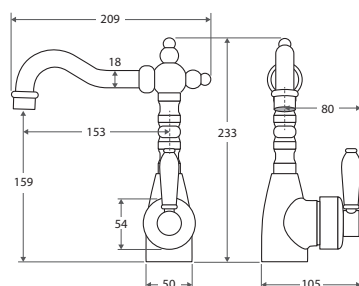

### ELEANOR Gooseneck Basin Mixer

- Swivel function
- 40mm cartridge
- **WELS 5 Star rated, 5.5L/min**

White Ceramic Handle  
**\$349 • 202104BK**

Matte Black Handle  
**\$409 • 202104BL**

### ELEANOR Gooseneck Sink Mixer

- Swivel function
- Designed for kitchen & above counter basins
- 40mm cartridge
- **WELS 5 Star rated, 5.5L/min**

White Ceramic Handle  
**\$499 • 202109BK**

Matte Black Handle  
**\$559 • 202109BL**

### ELEANOR Shepherds Crook Basin Mixer

- Swivel function
- 40mm cartridge
- **WELS 5 Star rated, 5.5L/min**

White Ceramic Handle  
**\$349 • 202103BK**

Matte Black Handle  
**\$409 • 202103BL**

#### ELEANOR Shepherds Crook Sink Mixer

- Swivel function
- Designed for kitchen & above counter basins
- 40mm cartridge
- **WELS 5 Star rated, 5.5L/min**

White Ceramic Handle  
\$499 • 202105BK

Matte Black Handle  
\$559 • 202105BL