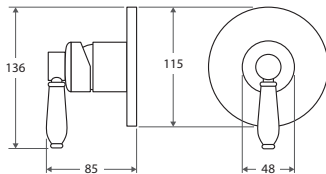

### ELEANOR Shepherds Crook Basin Mixer

- Swivel function
- 40mm cartridge
- **WELS 5 Star rated, 5.5L/min**

White Ceramic Handle  
**\$349 • 202103BK**

Matte Black Handle  
**\$409 • 202103BL**

#### ELEANOR Shepherds Crook Sink Mixer

- Swivel function
- Designed for kitchen & above counter basins
- 40mm cartridge
- **WELS 5 Star rated, 5.5L/min**

White Ceramic Handle  
\$499 • 202105BK

Matte Black Handle  
\$559 • 202105BL

#### ELEANOR Wall Mixer

- Designed for shower & bath
- 40mm cartridge
- WELS rating not required

White Ceramic Handle  
\$249 • 202101BK

Matte Black Handle  
\$309 • 202101BL