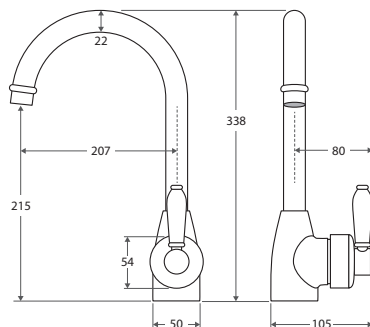

### ELEANOR Gooseneck Basin Mixer

- Swivel function
- 40mm cartridge
- **WELS 5 Star rated, 5.5L/min**

White Ceramic Handle  
**\$349 • 202104BK**

Matte Black Handle  
**\$409 • 202104BL**

### ELEANOR Gooseneck Sink Mixer

- Swivel function
- Designed for kitchen & above counter basins
- 40mm cartridge
- **WELS 5 Star rated, 5.5L/min**

White Ceramic Handle  
**\$499 • 202109BK**

Matte Black Handle  
**\$559 • 202109BL**

### ELEANOR Shepherds Crook Basin Mixer

- Swivel function
- 40mm cartridge
- **WELS 5 Star rated, 5.5L/min**

White Ceramic Handle  
**\$349 • 202103BK**

Matte Black Handle  
**\$409 • 202103BL**

#### ELEANOR Shepherds Crook Sink Mixer

- Swivel function
- Designed for kitchen & above counter basins
- 40mm cartridge
- **WELS 5 Star rated, 5.5L/min**

White Ceramic Handle  
\$499 • 202105BK

Matte Black Handle  
\$559 • 202105BL