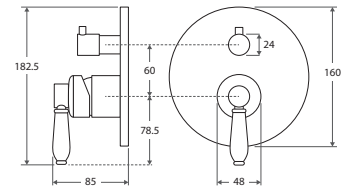

#### ELEANOR Shepherds Crook Sink Mixer

- Swivel function
- Designed for kitchen & above counter basins
- 40mm cartridge
- **WELS 5 Star rated, 5.5L/min**

White Ceramic Handle  
\$499 • 202105BK

Matte Black Handle  
\$559 • 202105BL

#### ELEANOR Wall Mixer

- Designed for shower & bath
- 40mm cartridge
- WELS rating not required

White Ceramic Handle  
\$249 • 202101BK

Matte Black Handle  
\$309 • 202101BL

#### ELEANOR Wall Mixer Diverter

- Designed for shower & bath
- 40mm cartridge
- WELS rating not required

White Ceramic Handle  
\$299 • 202102BK

Matte Black Handle  
\$359 • 202102BL

#### ELEANOR Floor Mixer & Shower

- Swivel function bath outlet
- Single function shower head
- 35mm cartridge
- **WELS 3 Star rated, 8.5L/min**

White Ceramic Handle  
\$1245 • 202113BK

Matte Black Handle  
\$1245 • 202113BL