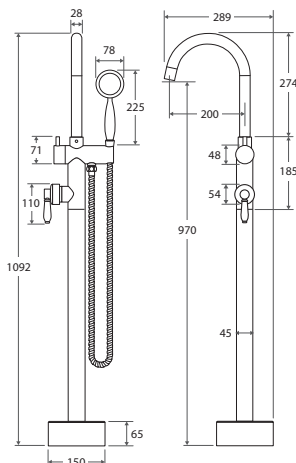

#### ELEANOR Shepherds Crook Sink Mixer

- Swivel function
- Designed for kitchen & above counter basins
- 40mm cartridge
- **WELS 5 Star rated, 5.5L/min**

White Ceramic Handle  
\$499 • 202105BK

Matte Black Handle  
\$559 • 202105BL

#### ELEANOR Wall Mixer

- Designed for shower & bath
- 40mm cartridge
- WELS rating not required

White Ceramic Handle  
\$249 • 202101BK

Matte Black Handle  
\$309 • 202101BL

#### ELEANOR Wall Mixer Diverter

- Designed for shower & bath
- 40mm cartridge
- WELS rating not required

White Ceramic Handle  
\$299 • 202102BK

Matte Black Handle  
\$359 • 202102BL

#### ELEANOR Floor Mixer & Shower

- Swivel function bath outlet
- Single function shower head
- 35mm cartridge
- **WELS 3 Star rated, 8.5L/min**

White Ceramic Handle  
\$1245 • 202113BK

Matte Black Handle  
\$1245 • 202113BL