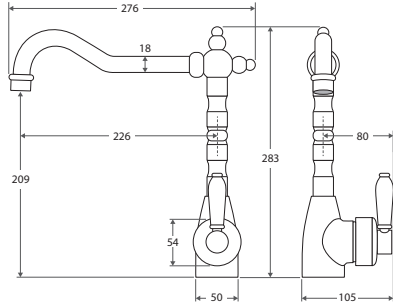

### ELEANOR Gooseneck Sink Mixer

- Swivel function
- Designed for kitchen & above counter basins
- 40mm cartridge
- **WELS 5 Star rated, 5.5L/min**

White Ceramic Handle  
**\$499 • 202109BK**

Matte Black Handle  
**\$559 • 202109BL**

### ELEANOR Shepherds Crook Basin Mixer

- Swivel function
- 40mm cartridge
- **WELS 5 Star rated, 5.5L/min**

White Ceramic Handle  
**\$349 • 202103BK**

Matte Black Handle  
**\$409 • 202103BL**

#### ELEANOR Shepherds Crook Sink Mixer

- Swivel function
- Designed for kitchen & above counter basins
- 40mm cartridge
- **WELS 5 Star rated, 5.5L/min**

White Ceramic Handle  
\$499 • 202105BK

Matte Black Handle  
\$559 • 202105BL

#### ELEANOR Wall Mixer

- Designed for shower & bath
- 40mm cartridge
- WELS rating not required

White Ceramic Handle  
\$249 • 202101BK

Matte Black Handle  
\$309 • 202101BL