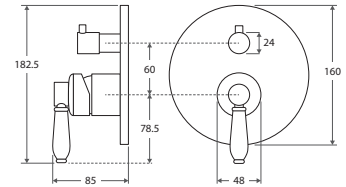

- Swivel function
- Designed for kitchen & above counter basins
- 40mm cartridge
- **WELS 5 Star rated, 5.5L/min**

White Ceramic Handle
\$499 • 202109BN

Brushed Nickel Handle
\$559 • 202109NN

ELEANOR Shepherds Crook Basin Mixer

- Swivel function
- 40mm cartridge
- **WELS 5 Star rated, 5.5L/min**

White Ceramic Handle
\$349 • 202103BN

Brushed Nickel Handle
\$409 • 202103NN

ELEANOR Shepherds Crook Sink Mixer

- Swivel function
- Designed for kitchen & above counter basins
- 40mm cartridge
- **WELS 5 Star rated, 5.5L/min**

White Ceramic Handle
\$499 • 202105BN

Brushed Nickel Handle
\$559 • 202105NN

ELEANOR Wall Mixer

- Designed for shower & bath
- 40mm cartridge
- WELS rating not required

White Ceramic Handle
\$249 • 202101BN

Brushed Nickel Handle
\$309 • 202101NN

ELEANOR Wall Mixer Diverter

- Designed for shower & bath
- 40mm cartridge
- WELS rating not required

White Ceramic Handle
\$299 • 202102BN

Brushed Nickel Handle
\$359 • 202102NN