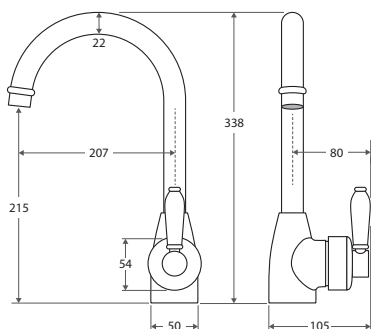

ELEANOR Gooseneck Basin Mixer

- Swivel function
- 40mm cartridge
- **WELS 5 Star rated, 5.5L/min**

White Ceramic Handle
\$349 • 202104BN

Brushed Nickel Handle
\$409 • 202104NN

ELEANOR Gooseneck Sink Mixer

- Swivel function
- Designed for kitchen & above counter basins
- 40mm cartridge
- **WELS 5 Star rated, 5.5L/min**

White Ceramic Handle
\$499 • 202109BN

Brushed Nickel Handle
\$559 • 202109NN

ELEANOR Shepherds Crook Basin Mixer

- Swivel function
- 40mm cartridge
- **WELS 5 Star rated, 5.5L/min**

White Ceramic Handle
\$349 • 202103BN

Brushed Nickel Handle
\$409 • 202103NN

ELEANOR Shepherds Crook Sink Mixer

- Swivel function
- Designed for kitchen & above counter basins
- 40mm cartridge
- **WELS 5 Star rated, 5.5L/min**

Brushed Nickel Handle
\$309 • 202101NN

ELEANOR Wall Mixer Diverter

- Designed for shower & bath
- 40mm cartridge
- WELS rating not required

White Ceramic Handle
\$299 • 202102BN

Brushed Nickel Handle
\$359 • 202102NN