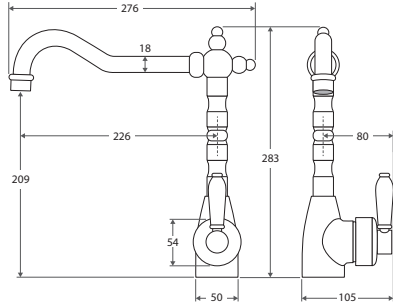

- Swivel function
- Designed for kitchen & above counter basins
- 40mm cartridge
- **WELS 5 Star rated, 5.5L/min**

White Ceramic Handle
\$499 • 202109BN

Brushed Nickel Handle
\$559 • 202109NN

ELEANOR Shepherds Crook Basin Mixer

- Swivel function
- 40mm cartridge
- **WELS 5 Star rated, 5.5L/min**

White Ceramic Handle
\$349 • 202103BN

Brushed Nickel Handle
\$409 • 202103NN

ELEANOR Shepherds Crook Sink Mixer

- Swivel function
- Designed for kitchen & above counter basins
- 40mm cartridge
- **WELS 5 Star rated, 5.5L/min**

White Ceramic Handle
\$499 • 202105BN

Brushed Nickel Handle
\$559 • 202105NN

ELEANOR Wall Mixer

- Designed for shower & bath
- 40mm cartridge
- WELS rating not required

White Ceramic Handle
\$249 • 202101BN

Brushed Nickel Handle
\$309 • 202101NN

ELEANOR Wall Mixer Diverter

- Designed for shower & bath
- 40mm cartridge
- WELS rating not required

White Ceramic Handle
\$299 • 202102BN

Brushed Nickel Handle
\$359 • 202102NN