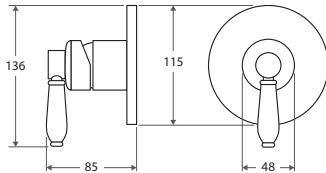

- Swivel function
- Designed for kitchen & above counter basins
- 40mm cartridge
- **WELS 5 Star rated, 5.5L/min**

White Ceramic Handle
\$499 • 202109BN

Brushed Nickel Handle
\$559 • 202109NN

ELEANOR Shepherds Crook Basin Mixer

- Swivel function
- 40mm cartridge
- **WELS 5 Star rated, 5.5L/min**

White Ceramic Handle
\$349 • 202103BN

Brushed Nickel Handle
\$409 • 202103NN

ELEANOR Shepherds Crook Sink Mixer

- Swivel function
- Designed for kitchen & above counter basins
- 40mm cartridge
- **WELS 5 Star rated, 5.5L/min**

White Ceramic Handle
\$499 • 202105BN

Brushed Nickel Handle
\$559 • 202105NN

ELEANOR Wall Mixer

- Designed for shower & bath
- 40mm cartridge
- WELS rating not required

White Ceramic Handle
\$249 • 202101BN

Brushed Nickel Handle
\$309 • 202101NN

ELEANOR Wall Mixer Diverter

- Designed for shower & bath
- 40mm cartridge
- WELS rating not required

White Ceramic Handle
\$299 • 202102BN

Brushed Nickel Handle
\$359 • 202102NN