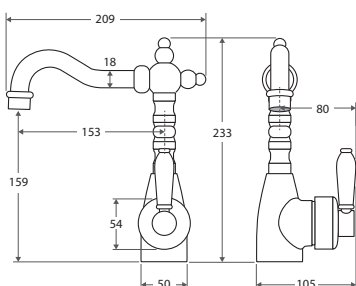

- Swivel function
- Designed for kitchen & above counter basins
- 40mm cartridge
- **WELS 5 Star rated, 5.5L/min**

White Ceramic Handle
\$499 • 202109BN

Brushed Nickel Handle
\$559 • 202109NN

ELEANOR Shepherds Crook Basin Mixer

- Swivel function
- 40mm cartridge
- **WELS 5 Star rated, 5.5L/min**

White Ceramic Handle
\$349 • 202103BN

Brushed Nickel Handle
\$409 • 202103NN

ELEANOR Shepherds Crook Sink Mixer

- Swivel function
- Designed for kitchen & above counter basins
- 40mm cartridge
- **WELS 5 Star rated, 5.5L/min**

White Ceramic Handle
\$499 • 202105BN

Brushed Nickel Handle
\$559 • 202105NN

ELEANOR Wall Mixer

- Designed for shower & bath
- 40mm cartridge
- WELS rating not required

White Ceramic Handle
\$249 • 202101BN

Brushed Nickel Handle
\$309 • 202101NN

ELEANOR Wall Mixer Diverter

- Designed for shower & bath
- 40mm cartridge
- WELS rating not required

White Ceramic Handle
\$299 • 202102BN

Brushed Nickel Handle
\$359 • 202102NN