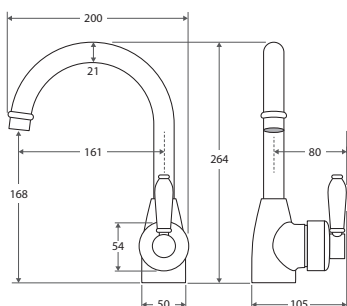

ELEANOR Gooseneck Basin Mixer

- Swivel function
- 40mm cartridge
- **WELS 5 Star rated, 5.5L/min**

White Ceramic Handle
\$349 • 202104BN

Brushed Nickel Handle
\$409 • 202104NN

ELEANOR Gooseneck Sink Mixer

- Swivel function
- Designed for kitchen & above counter basins
- 40mm cartridge
- **WELS 5 Star rated, 5.5L/min**

White Ceramic Handle
\$499 • 202109BN

Brushed Nickel Handle
\$559 • 202109NN

ELEANOR Shepherds Crook Basin Mixer

- Swivel function
- 40mm cartridge
- **WELS 5 Star rated, 5.5L/min**

White Ceramic Handle
\$349 • 202103BN

Brushed Nickel Handle
\$409 • 202103NN

ELEANOR Shepherds Crook Sink Mixer

- Swivel function
- Designed for kitchen & above counter basins
- 40mm cartridge
- **WELS 5 Star rated, 5.5L/min**

Brushed Nickel Handle
\$309 • 202101NN

ELEANOR Wall Mixer Diverter

- Designed for shower & bath
- 40mm cartridge
- WELS rating not required

White Ceramic Handle
\$299 • 202102BN

Brushed Nickel Handle
\$359 • 202102NN