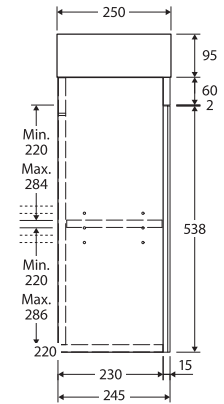

#### Features

- Reversible, gloss white poly-marble basin-top
- Chrome overflow ring included
- Reversible, soft-close door, for left-hand or right-hand opening
- Bevelled edge pull-channel (long edge of door)
- Textured Scandi Oak or Industrial finish on exterior and interior
- 16 mm thick backing board
- Includes cabinet and basin-top

While we aim to ensure specifications are correct at the time of publication, Fienza reserves the right to make modifications without prior notice. Physical colour may vary from image shown. All measurements are shown in millimetres. Always use physical product measurements for mark-ups and roughing-in as the technical drawing may differ from actual product received. Tapware not included.