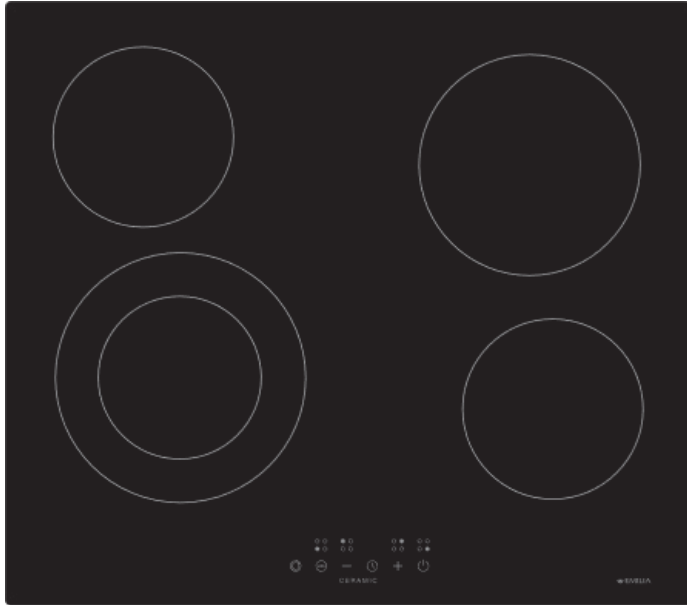

EMCER64E 60cm Ceramic cooktop
 Powerful 6400W ceramic cooktop with extend zone feature

Affordable, efficient easy to use cooking.

EXTEND ZONE FEATURE

Provides a larger heating area for when using a large diameter cooking vessel.

4 COOKING ZONES

The flexibility of different sized cooking zones allows flexibility on the size of the cooking vessel.

TOUCH CONTROLS

Select the cooking zone and the power level with precision through easy to use and clean touch controls.

DIGITAL TIMER

Allows for accurate cooking timing and can be set to switch the zones off automatically.

COOKTOP FEATURES

Cooktop type	Infrared ceramic
Number of cooking zones	4
Cooking levels each zone	9
Zone glows when operating	YES
Automatic safety switch off	YES
Child lock	YES
Controls	Touch controls
Residual heat indicator	YES
Italian made ceramic glass	YES
Instruction/installation manual	Included