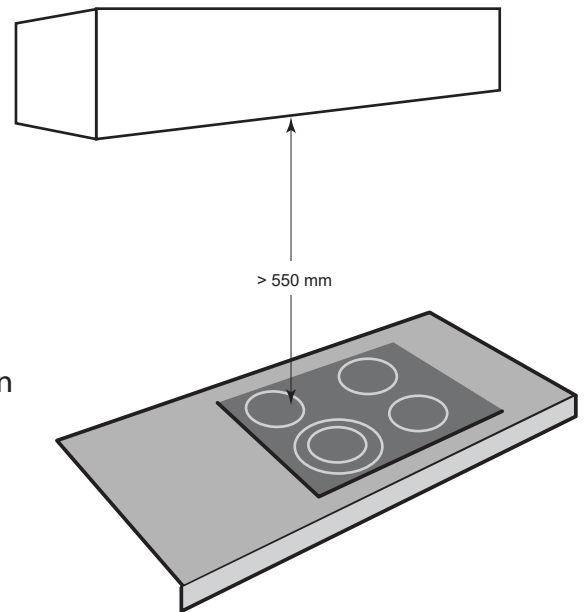

4 COOKING ZONES

The flexibility of different sized cooking zones allows flexibility on the size of the cooking vessel.

TOUCH CONTROLS

Select the cooking zone and the power level with precision through easy to use and clean touch controls.

CHILD LOCK FEATURE

Stops the accidental activation of the cooktop.

ITALIAN MADE CERAMIC GLASS

High quality European glass for better durability and performance

RESIDUAL HEAT INDICATOR

This safety features indicates when a zone remains hot even after cooking process has finished.

DIGITAL TIMER

Allows for accurate cooking timing and can be set to switch the zones off automatically.

COOKTOP FEATURES

Cooktop type	Infrared ceramic
Number of cooking zones	4
Cooking levels each zone	9
Zone glows when operating	YES
Automatic safety switch off	YES
Child lock	YES
Controls	Touch controls
Residual heat indicator	YES
Italian made ceramic glass	YES
Instruction/installation manual	Included

COOKTOP SPECIFICATIONS

Power of zone - 1	1100W/2200W
Power of zone - 2	1200W
Power of zone - 3	1800W
Power of zone - 4	1200W
Total power	6400W
Voltage frequency	240V 50Hz
Cable length	1000 mm
Packaging dimensions	645Wx105Hx570D
Weight	G.W.9.0kg - N.W.8.2kg
Warranty	2 years