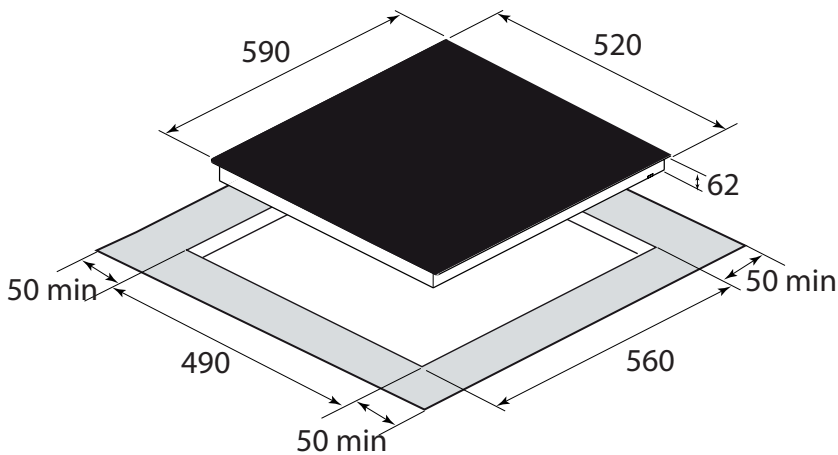

DIGITAL TIMER

Allows for accurate cooking timing and can be set to switch the zones off automatically.

COOKTOP FEATURES

Cooktop type	Infrared ceramic
Number of cooking zones	4
Cooking levels each zone	9
Zone glows when operating	YES
Automatic safety switch off	YES
Child lock	YES
Controls	Touch controls
Residual heat indicator	YES
Italian made ceramic glass	YES
Instruction/installation manual	Included

COOKTOP SPECIFICATIONS

Power of zone - 1	1100W/2200W
Power of zone - 2	1200W
Power of zone - 3	1800W
Power of zone - 4	1200W
Total power	6400W
Voltage frequency	240V 50Hz
Cable length	1000 mm
Packaging dimensions	645Wx105Hx570D
Weight	G.W.9.0kg - N.W.8.2kg
Warranty	2 years