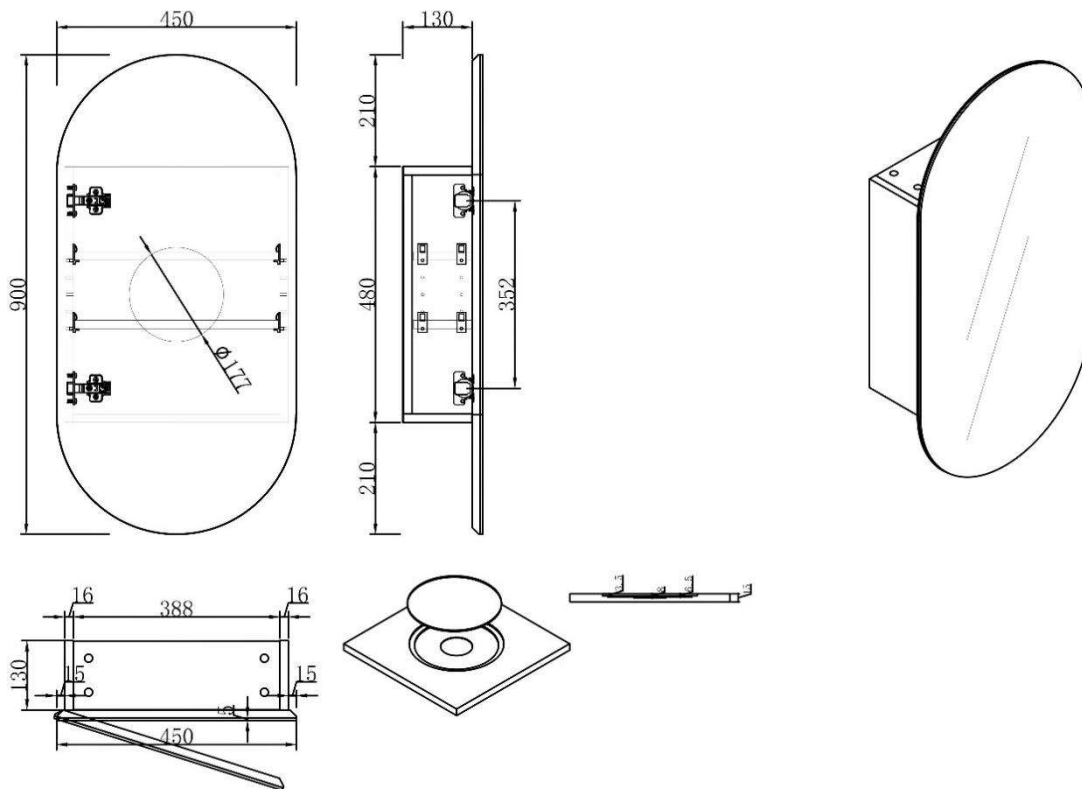

CABINET SIZE	COLOR	PRODUCT CODE	R.R.P
450X900X150MM	MATTE WHITE	ELLI9045MW	\$445
450X900X150MM	MATTE BLACK	ELLI 9045B	\$495

DESCRIPTION

- Unique Pill design shaving cabinet
- 150mm overall depth with 130mm carcass.
- Slim design allows it to be recessed into wall
- Soft-close door with full swing hinges
- Available in Matte White & Black Polyurethane finish
- Internal magnified mirror
- Copper free mirror

ELLI 450X900X150MM

Prices include GST. All measurements are in millimeters and subject to change without notice. For products, please allow +/- 10mm tolerance for manufacturing variance.