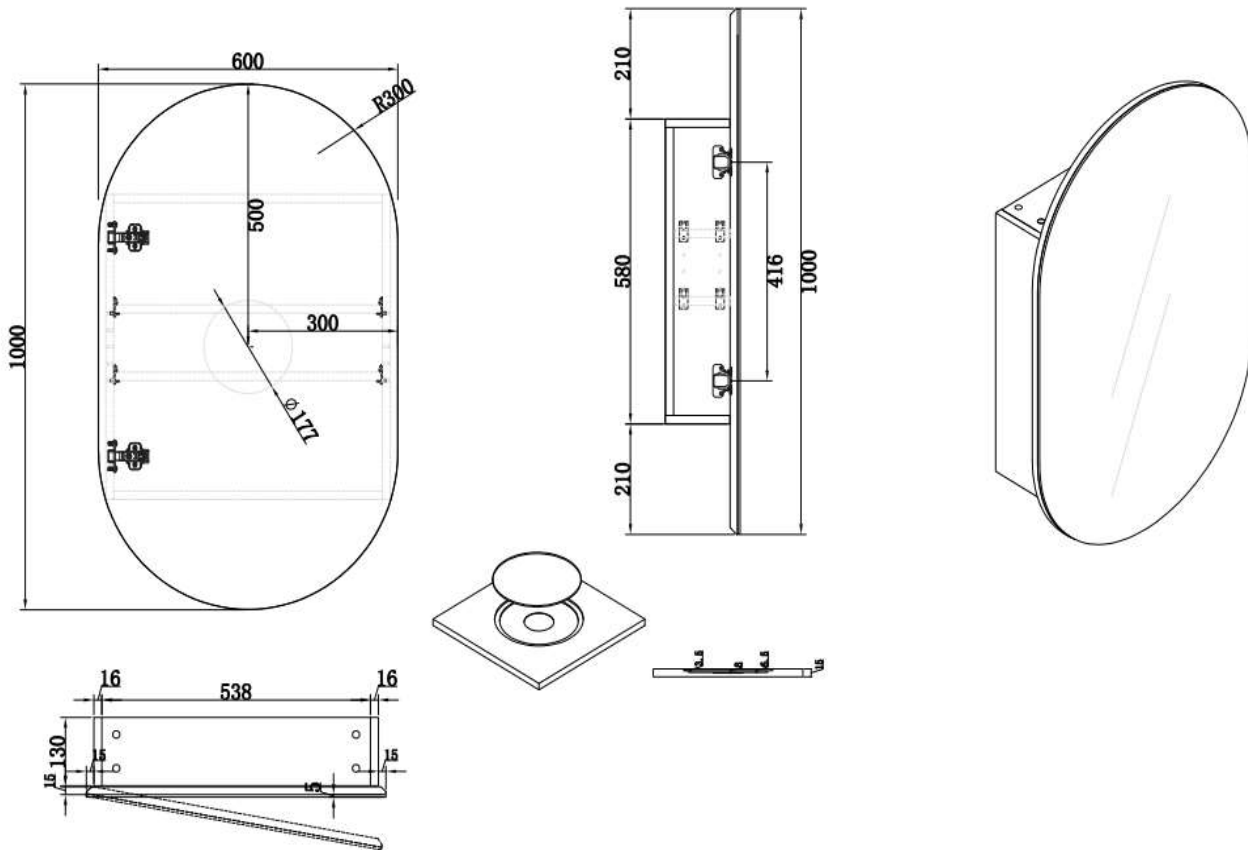

CABINET SIZE	COLOR	PRODUCT CODE	R.R.P
600X1000X150MM	MATTE WHITE	ELLI10060MW	\$595

## DESCRIPTION

- Unique Pill design shaving cabinet
- 150mm overall depth with 130mm carcass.
- Slim design allows it to be recessed into wall
- Soft-close door with full swing hinges
- Matte White Polyurethane finish
- Internal magnified mirror
- Copper free mirror

## ELLI 600X1000X150MM

Prices include GST. All measurements are in millimeters and subject to change without notice. For products, please allow +/- 10mm tolerance for manufacturing variance.