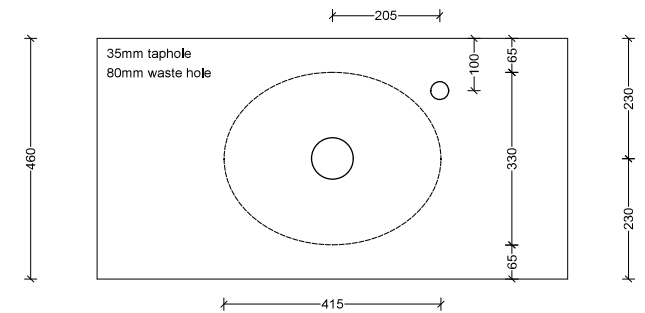

Elite

WG White Gloss
ELI-BS-415-WG-S

WM White Matt
ELI-BS-415-WM-U

BM Black Matt
ELI-BS-415-BM-U

Above Counter

Drawings

Taphole Offset

Taphole Behind

Cut Out Specifications

Material: Ceramic
Approx Capacity: 6L
Cut Out Size: 80mm
Waste Size: 32mm without overflow

Note: Due to the manufacturing process, ceramic basins will vary from their nominal stated sizes. Use the dimensions provided as a guide only. Waste not included. Refer to brochure for pricing.