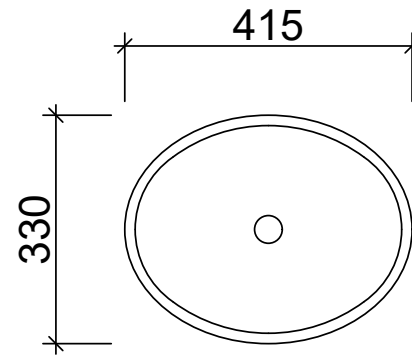

Elite

WG White Gloss
ELI-BS-415-WG-S

WM White Matt
ELI-BS-415-WM-U

BM Black Matt
ELI-BS-415-BM-U

Above Counter

Drawings

Taphole Offset

Taphole Behind

Cut Out Specifications

Material: Ceramic
Approx Capacity: 6L
Cut Out Size: 80mm
Waste Size: 32mm without overflow

Note: Due to the manufacturing process, ceramic basins will vary from their nominal stated sizes. Use the dimensions provided as a guide only. Waste not included. Refer to brochure for pricing.