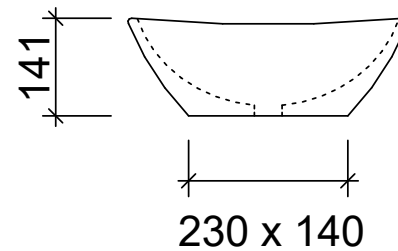

Elite

WG White Gloss
ELI-BS-415-WG-S

WM White Matt
ELI-BS-415-WM-U

BM Black Matt
ELI-BS-415-BM-U

Above Counter

Drawings

Taphole Offset

Taphole Behind

Cut Out Specifications

Material: Ceramic
Approx Capacity: 6L
Cut Out Size: 80mm
Waste Size: 32mm without overflow

Note: Due to the manufacturing process, ceramic basins will vary from their nominal stated sizes. Use the dimensions provided as a guide only. Waste not included. Refer to brochure for pricing.