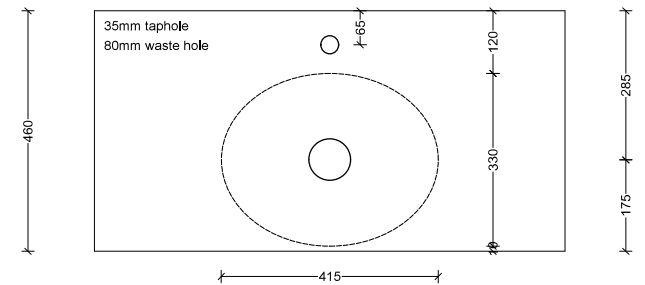

Elite

WG White Gloss
ELI-BS-415-WG-S

WM White Matt
ELI-BS-415-WM-U

BM Black Matt
ELI-BS-415-BM-U

Above Counter

Drawings

Taphole Offset

Taphole Behind

Cut Out Specifications

Material: Ceramic
Approx Capacity: 6L
Cut Out Size: 80mm
Waste Size: 32mm without overflow

Note: Due to the manufacturing process, ceramic basins will vary from their nominal stated sizes. Use the dimensions provided as a guide only. Waste not included. Refer to brochure for pricing.