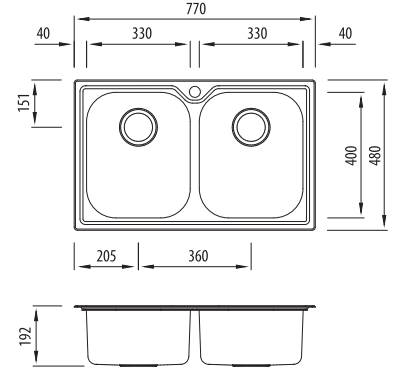

Diaz

Proudly Aussie made

All dimensions in mm

DZ163

Double Bowl Topmount Sink

Specifications /

Sink size	770W x 480H mm
Bowl size	Main Bowl 330W x 400H x 180D / 21L Main Bowl 330W x 400H x 180D / 21L
Construction	2 piece, bowls and rim seam welded
Material	304 grade, 18/10 polished stainless steel (0.8 mm thick)
Installation	Topmount recommended
Fixings	Adjustable clips and sealing foam supplied
Min cabinet size	800 mm
Tap holes	Available 0 or 1 tap hole (specify when ordering)
Waste fittings	2 x 90 mm basket wastes included
Overflow	Not available
Carton size	780 x 480 x 200 mm
Weight	6.5 kg
Warranty	Lifetime manufacturer's warranty (refer to oliveri.com.au)
Maintenance and care instructions	All surfaces should be cleaned with mild liquid detergent or soap and water. To maintain the shine on your Oliveri stainless steel sink, we recommended the use of any of the easy to obtain, non-abrasive stainless steel cleaners or metal polishes.