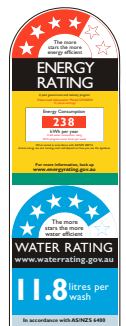

To obtain full installation instructions for this appliance go to kleenmaid.com.au and click on User Care Manuals, top right.

Fineline :0073893

J12063_02

Level 2, 204 Botany Road, Alexandria NSW, 2015
P: 02 9310 1207 • E: support@kleenmaid.com.au
www.kleenmaid.com.au

kleenmaid
The best you can own