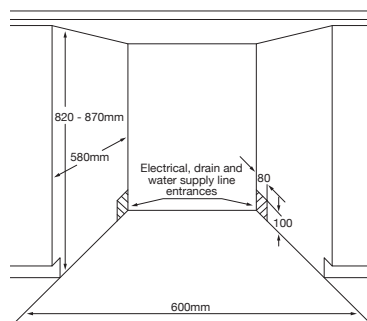

Model: DW6030

- BLDC motor with 5 year warranty
- Multi tilt and split third row cutlery tray
- Sensor touch controls in finger print resistant stainless steel
- ITT Information Transfer Technology
- Self cleaning filter system
- LED interior lighting
- 8 wash programs with 24 optional variations
- Residual hot air drying with extra hot rinse cycle
- **Whisper** quiet 45dBa
- Up to 24 hour delayed start on hourly intervals
- Three option spray pattern, top bottom or both
- Space saving sliding detergent dispenser
- 70°C sanitation cycle
- 15 minute super rinse and 30 minute fast wash
- Easy lift top basket for large platters
- Aqua Stop, Anti overflow and Anti flood protection
- Height adjustable cabinet
- Energy rating 4 stars
- 15 place settings
- WELS water rating 5 stars
- 11.8 Litres per wash
- In accordance with AS/NZS 6400

5 year warranty

Internal LED light

15 place settings

Whisper Quiet

Third row cutlery tray

Delayed start

To view iTT function in operation scan this QR code.

Information Transfer Technology

Self Cleaning Filter System