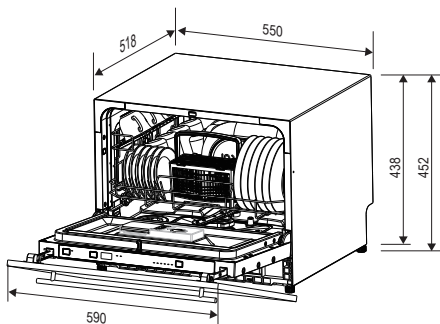

Fully Integrated 45cm Dishwasher

Model: DW4531

- 6 place settings
- Whisper quiet 51 dbA
- Aqua Stop, Antioverflow and Antiflood Protection
- 6 wash functions
- Up to 24 hour delayed start
- Illuminated rinse aid low level indicators
- Compatible with dishwasher tablets and powder
- Ideal for Caravans and Boats

Door panel not included and is for illustration purposes only.

These dimensions are provided as a general guide only and should not be used for designing or constructing cabinetry or for installation.

To obtain full installation instructions for this appliance go to kleenmaid.com.au and click on User Care Manuals, top right.