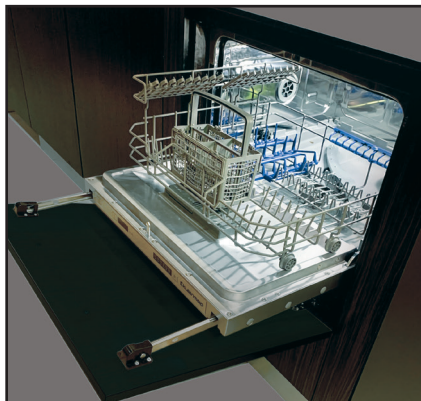

Fully Integrated 45cm Dishwasher

Model: DW4531

- 6 place settings
- Whisper quiet 51 dbA
- Aqua Stop, Antioverflow and Antiflood Protection
- 6 wash functions
- Up to 24 hour delayed start
- Illuminated rinse aid low level indicators
- Compatible with dishwasher tablets and powder
- Ideal for Caravans and Boats

Door panel not included and is for illustration purposes only.

These dimensions are provided as a general guide only and should not be used for designing or constructing cabinetry or for installation.

To obtain full installation instructions for this appliance go to kleenmaid.com.au and click on User Care Manuals, top right.

Aqua Stop

Whisper Quiet

6 place settings

Delayed start

J12818_01