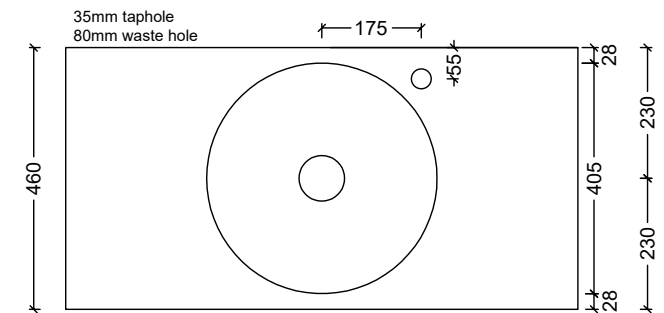

## Chase

**WG** White Gloss  
CHA-BS-400-WG-S

**WM** White Matt  
CHA-BS-400-WM-U

Above Counter

Drawings

### Taphole Offset

**Note:** Offset or wall mounted tapware required.

Cut Out Specifications

- Material:** Ceramic
- Approx Capacity:** 8.7L
- Cut Out Size:** 80mm
- Waste Size:** 32mm without overflow

**Note:** Due to the manufacturing process, ceramic basins will vary from their nominal stated sizes. Use the dimensions provided as a guide only. Waste not included. Refer to brochure for pricing.