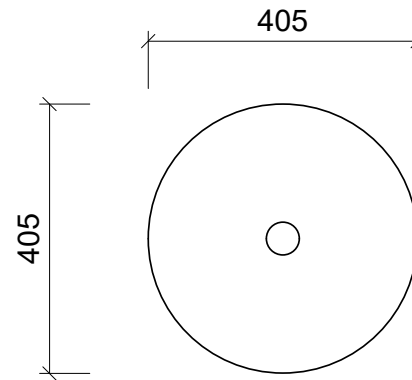

## Chase

**WG** White Gloss  
CHA-BS-400-WG-S

**WM** White Matt  
CHA-BS-400-WM-U

Above Counter

Drawings

### Taphole Offset

**Note:** Offset or wall mounted tapware required.

Cut Out Specifications

- Material:** Ceramic
- Approx Capacity:** 8.7L
- Cut Out Size:** 80mm
- Waste Size:** 32mm without overflow

**Note:** Due to the manufacturing process, ceramic basins will vary from their nominal stated sizes. Use the dimensions provided as a guide only. Waste not included. Refer to brochure for pricing.