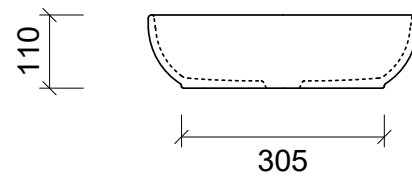

## Chase

**WG** White Gloss  
CHA-BS-400-WG-S

**WM** White Matt  
CHA-BS-400-WM-U

Above Counter

Drawings

### Taphole Offset

**Note:** Offset or wall mounted tapware required.

Cut Out Specifications

- Material:** Ceramic
- Approx Capacity:** 8.7L
- Cut Out Size:** 80mm
- Waste Size:** 32mm without overflow

**Note:** Due to the manufacturing process, ceramic basins will vary from their nominal stated sizes. Use the dimensions provided as a guide only. Waste not included. Refer to brochure for pricing.