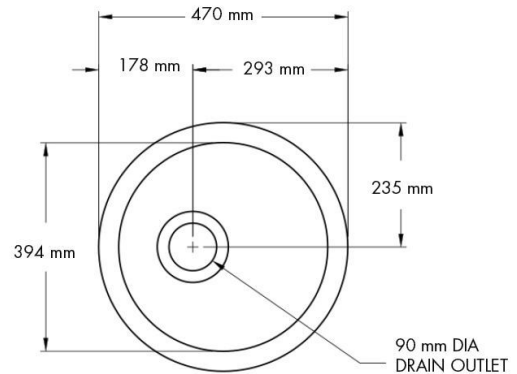

Cuisine Round 47 Inset / Undermount Fine Fireclay Sink

Code: CUR47FS

Specifications

- Material: Fine Fireclay
- Finish: White Gloss
- Waste Outlet Included: 90x50mm Basket Waste
- Mounting options: Inset & Undermount
- Capacity: 27L
- Suitable for use with food waste disposer – we recommend purchase of an extended flange and a model with anti-vibration collar
- Note: Fine Fireclay is a natural product and therefore subject to variations. This should be seen as a quality that adds to its unique natural beauty. Variations +/- 2% to the specifications are common and acceptable and are within industry tolerance. We always recommend the cabinet maker and stone provider has the actual sink with them to measure before making cabinetry or cutting stone. For more information please visit our Installation Care & Warranty page or Contact Us.

Product Options

CUR47SSG: Cuisine Round 47 x 47 Stainless Steel Grid

CUR47FS: Cuisine Round 47 Inset / Undermount Fine Fireclay Sink

CUR47FS-OF: Cuisine Round 47 Inset / Undermount Fine Fireclay Sink with Overflow