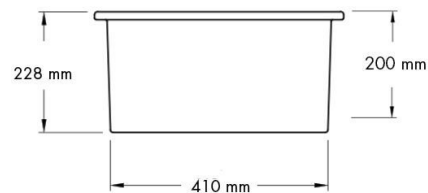

Cuisine Round 47 Inset / Undermount Fine Fireclay Sink

Code: CUR47FS

Specifications

- Material: Fine Fireclay
- Finish: White Gloss
- Waste Outlet Included: 90x50mm Basket Waste
- Mounting options: Inset & Undermount
- Capacity: 27L
- Suitable for use with food waste disposer – we recommend purchase of an extended flange and a model with anti-vibration collar
- Note: Fine Fireclay is a natural product and therefore subject to variations. This should be seen as a quality that adds to its unique natural beauty. Variations +/- 2% to the specifications are common and acceptable and are within industry tolerance. We always recommend the cabinet maker and stone provider has the actual sink with them to measure before making cabinetry or cutting stone. For more information please visit our Installation Care & Warranty page or Contact Us.

Product Options

CUR47SSG: Cuisine Round 47 x 47 Stainless Steel Grid

CUR47FS: Cuisine Round 47 Inset / Undermount Fine Fireclay Sink

CUR47FS-OF: Cuisine Round 47 Inset / Undermount Fine Fireclay Sink with Overflow