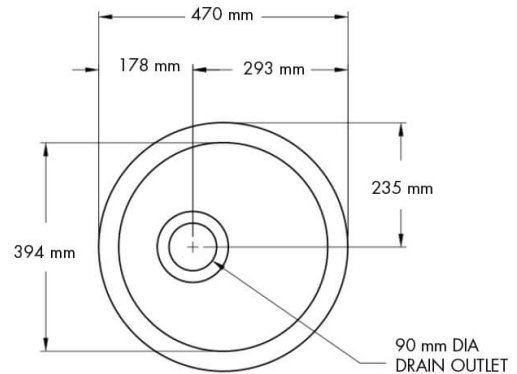

## Cuisine Round 47 Inset / Undermount Fine Fireclay Matte Black Sink

**Code:** CUR47FS-MB

### Specifications

- Material: Fine Fireclay
- Finish: Matte Black
- Waste Outlet Included: 90x50mm Basket Waste
- Mounting options: Inset & Undermount
- Capacity: 27L
- Internal depth: 200mm
- Suitable for use with food waste disposer – we recommend purchase of an extended flange and a model with anti-vibration collar
- Note: Fine Fireclay is a natural product and therefore subject to variations. This should be seen as a quality that adds to its unique natural beauty. Variations +/- 2% to the specifications are common and acceptable and are within industry tolerance. We always recommend the cabinet maker and stone provider has the actual sink with them to measure before making cabinetry or cutting stone. For more information please visit our Installation Care & Warranty page or Contact Us.