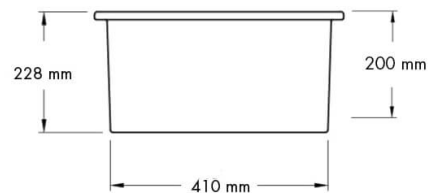

### Specifications

- Material: Fine Fireclay
- Finish: Matte Black
- Waste Outlet Included: 90x50mm Basket Waste
- Mounting options: Inset & Undermount
- Capacity: 27L
- Internal depth: 200mm
- Suitable for use with food waste disposer – we recommend purchase of an extended flange and a model with anti-vibration collar
- Note: Fine Fireclay is a natural product and therefore subject to variations. This should be seen as a quality that adds to its unique natural beauty. Variations +/- 2% to the specifications are common and acceptable and are within industry tolerance. We always recommend the cabinet maker and stone provider has the actual sink with them to measure before making cabinetry or cutting stone. For more information please visit our Installation Care & Warranty page or Contact Us.