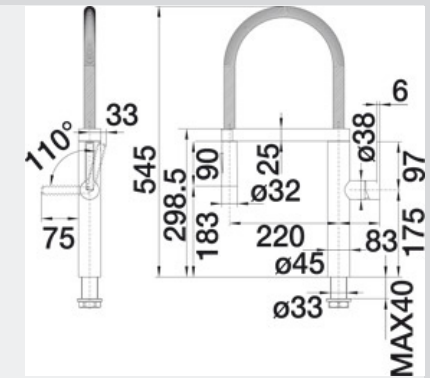

European styling and engineering

Specifications

Material:	Solid Single Cast DR Brass Body Brushed chrome finish 35mm Ceramic Cartridge
Min:	150 kPa
Max:	1000 kPa
Recommended Pressure:	300 kPa (Suitable for Main or Balanced Water Pressures only)
Spray Hose Length Total:	580mm
Dimensions:	220 mm c/c Spout Length 298.5 mm Spout height from tap mount to outlet 545 mm Overall spout height from tap mount to top of spout
Mounting Hole:	35mm Diameter
Standard Inclusions:	Australian Standard Flexible Hose and Fittings
Warranty:	10 years

Note: Measurements are within 2 - 3mm of factory tolerance. It is advisable to check dimensions of physical product when measuring for installations and before doing any cut outs.

*Due to continual product development the information provided is not final and may be subject to change.