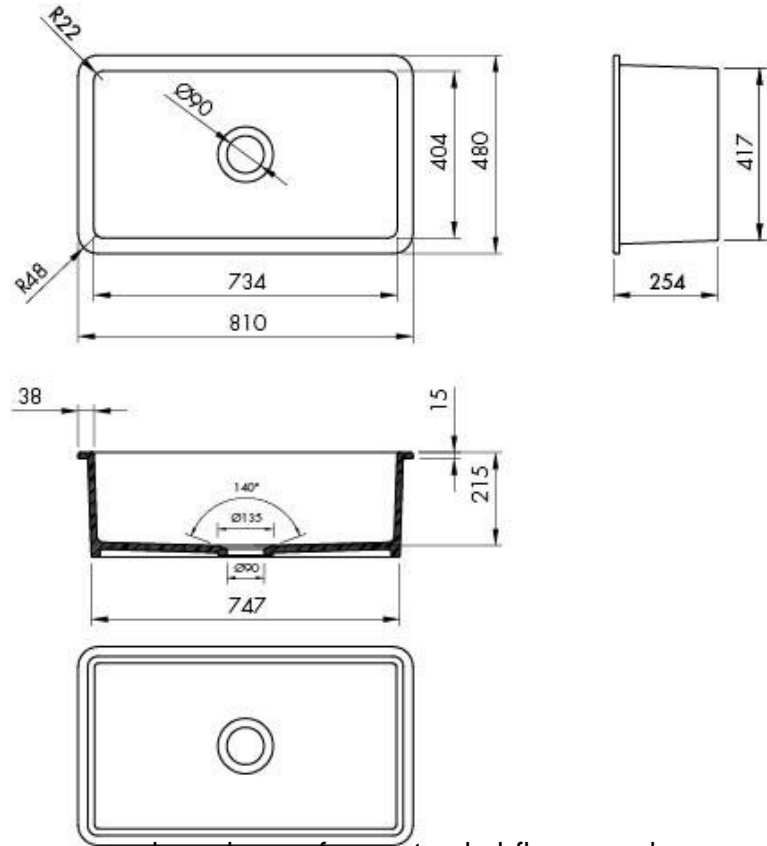

## Cuisine 81 x 48 Inset / Undermount Fine Fireclay Sink

Code: CU81FS

### Specifications

- Material: Fine Fireclay
- Finish: White Gloss
- Waste Outlet Included: 90x50mm Basket Waste
- Mounting options: Inset & Undermount
- Capacity: 58L
- Suitable for use with food waste disposer – we recommend purchase of an extended flange and a model with anti-vibration collar
- Note: Fine Fireclay is a natural product and therefore subject to variations. This should be seen as a quality that adds to its unique natural beauty. Variations +/- 2% to the specifications are common and acceptable and are within industry tolerance. We always recommend the cabinet maker and stone provider has the actual sink with them to measure before making cabinetry or cutting stone. For more information please visit our Installation Care & Warranty page or Contact Us.

### Product Options

CU81FS: Cuisine 81 x 48 Inset / Undermount Fine Fireclay Sink

CU81FS-OF: Cuisine 81 x 48 Inset / Undermount Fine Fireclay Sink with overflow

CU81SSG: Cuisine 81 x 48 Stainless Steel Grid