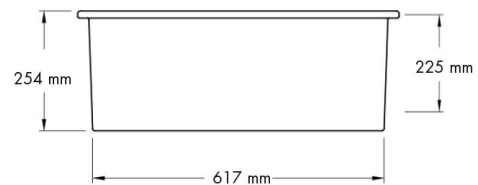

Cuisine 68 x 48 Inset / Undermount Fine Fireclay Sink

Code: CU68FS

Specifications

- Material: Fine Fireclay
- Finish: White Gloss
- Waste Outlet Included: 90x50mm Basket Waste
- Mounting options: Inset & Undermount
- Capacity: 46L
- Suitable for use with food waste disposer – we recommend purchase of an extended flange and a model with anti-vibration collar
- Note: Fine Fireclay is a natural product and therefore subject to variations. This should be seen as a quality that adds to its unique natural beauty. Variations +/- 2% to the specifications are common and acceptable and are within industry tolerance. We always recommend the cabinet maker and stone provider has the actual sink with them to measure before making cabinetry or cutting stone. For more information please visit our Installation Care & Warranty page or Contact Us.

Product Options

CU68SSG.: Cuisine 68 x 48 Stainless Steel Grid

CU68FS: Cuisine 68 x 48 Inset / Undermount Fine Fireclay Sink

CU68FS-OF: Cuisine 68 x 48 Inset / Undermount Fine Fireclay Sink with Overflow