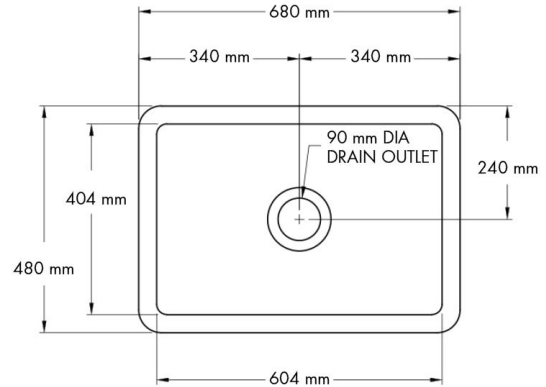

Cuisine 68 x 48 Inset / Undermount Fine Fireclay Sink

Code: CU68FS

Specifications

- Material: Fine Fireclay
- Finish: White Gloss
- Waste Outlet Included: 90x50mm Basket Waste
- Mounting options: Inset & Undermount
- Capacity: 46L
- Suitable for use with food waste disposer – we recommend purchase of an extended flange and a model with anti-vibration collar
- Note: Fine Fireclay is a natural product and therefore subject to variations. This should be seen as a quality that adds to its unique natural beauty. Variations +/- 2% to the specifications are common and acceptable and are within industry tolerance. We always recommend the cabinet maker and stone provider has the actual sink with them to measure before making cabinetry or cutting stone. For more information please visit our Installation Care & Warranty page or Contact Us.

Product Options

CU68SSG.: Cuisine 68 x 48 Stainless Steel Grid

CU68FS: Cuisine 68 x 48 Inset / Undermount Fine Fireclay Sink

CU68FS-OF: Cuisine 68 x 48 Inset / Undermount Fine Fireclay Sink with Overflow