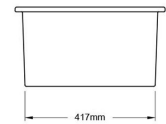

Cuisine 68 x 48 Inset / Undermount Fine Fireclay Matte Black Sink

Code: CU68FS-MB

TRADITIONAL & HAMPTONS STYLE SPECIALISTS

Specifications

- Material: Fine Fireclay
- Finish: Matte Black
- Waste Outlet Included: 90x50mm Basket Waste
- Mounting options: Inset & Undermount
- Capacity: 46L
- Suitable for use with food waste disposer – we recommend purchase of an extended flange and a model with anti-vibration collar
- Note: Fine Fireclay is a natural product and therefore subject to variations. This should be seen as a quality that adds to its unique natural beauty. Variations +/- 2% to the specifications are common and acceptable and are within industry tolerance. We always recommend the cabinet maker and stone provider has the actual sink with them to measure before making cabinetry or cutting stone. For more information please visit our Installation Care & Warranty page or Contact Us.

Product Options

CU68SSG: Cuisine 68 x 48 Stainless Steel Grid

CU68FS-MB: Cuisine 68 x 48 Inset / Undermount Fine Fireclay Sink

CU68FS-MB-OF: Cuisine 68 x 48 Inset / Undermount Fine Fireclay Sink with Overflow