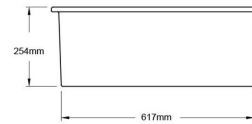

Cuisine 68 x 48 Inset / Undermount Fine Fireclay Matte Black Sink

Code: CU68FS-MB

TRADITIONAL & HAMPTONS STYLE SPECIALISTS

Specifications

- Material: Fine Fireclay
- Finish: Matte Black
- Waste Outlet Included: 90x50mm Basket Waste
- Mounting options: Inset & Undermount
- Capacity: 46L
- Suitable for use with food waste disposer – we recommend purchase of an extended flange and a model with anti-vibration collar
- Note: Fine Fireclay is a natural product and therefore subject to variations. This should be seen as a quality that adds to its unique natural beauty. Variations +/- 2% to the specifications are common and acceptable and are within industry tolerance. We always recommend the cabinet maker and stone provider has the actual sink with them to measure before making cabinetry or cutting stone. For more information please visit our Installation Care & Warranty page or Contact Us.

Product Options

CU68SSG: Cuisine 68 x 48 Stainless Steel Grid

CU68FS-MB: Cuisine 68 x 48 Inset / Undermount Fine Fireclay Sink

CU68FS-MB-OF: Cuisine 68 x 48 Inset / Undermount Fine Fireclay Sink with Overflow