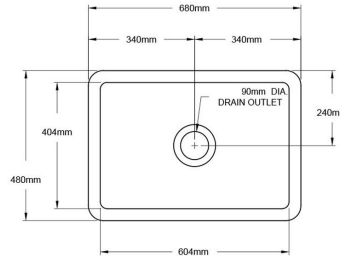

Cuisine 68 x 48 Inset / Undermount Fine Fireclay Matte Black Sink

Code: CU68FS-MB

TRADITIONAL & HAMPTONS STYLE SPECIALISTS

Specifications

- Material: Fine Fireclay
- Finish: Matte Black
- Waste Outlet Included: 90x50mm Basket Waste
- Mounting options: Inset & Undermount
- Capacity: 46L
- Suitable for use with food waste disposer – we recommend purchase of an extended flange and a model with anti-vibration collar
- Note: Fine Fireclay is a natural product and therefore subject to variations. This should be seen as a quality that adds to its unique natural beauty. Variations +/- 2% to the specifications are common and acceptable and are within industry tolerance. We always recommend the cabinet maker and stone provider has the actual sink with them to measure before making cabinetry or cutting stone. For more information please visit our Installation Care & Warranty page or Contact Us.

Product Options

CU68SSG: Cuisine 68 x 48 Stainless Steel Grid

CU68FS-MB: Cuisine 68 x 48 Inset / Undermount Fine Fireclay Sink

CU68FS-MB-OF: Cuisine 68 x 48 Inset / Undermount Fine Fireclay Sink with Overflow