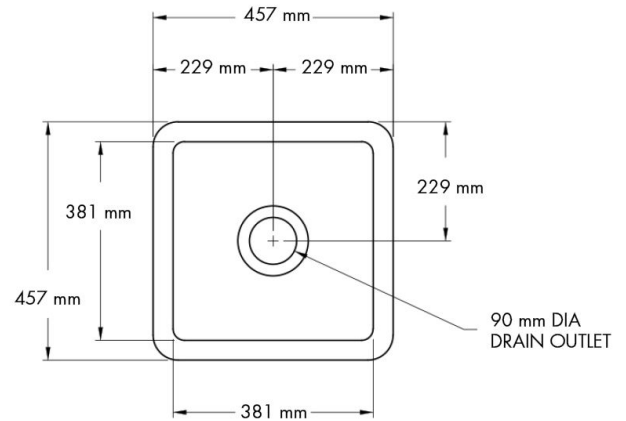

Cuisine 46 x 46 Inset / Undermount Fine Fireclay Sink

Code: CU46FS

Specifications

- Material: Fine Fireclay
- Finish: White Gloss
- Waste Outlet Included: 90x50mm Basket Waste
- Mounting options: Inset & Undermount
- Capacity: 28L
- Suitable for use with food waste disposer – we recommend purchase of an extended flange and a model with anti-vibration collar
- Note: Fine Fireclay is a natural product and therefore subject to variations. This should be seen as a quality that adds to its unique natural beauty. Variations +/- 2% to the specifications are common and acceptable and are within industry tolerance. We always recommend the cabinet maker and stone provider has the actual sink with them to measure before making cabinetry or cutting stone. For more information please visit our Installation Care & Warranty page or Contact Us.

Product Options

CU46FS: Cuisine 46 x 46 Inset / Undermount Fine Fireclay Sink

CU46SSG: Cuisine 46 x 46 Stainless Steel Grid

CU46FS-OF: Cuisine 46 x 46 Inset / Undermount Fine Fireclay Sink with Overflow

Warranty