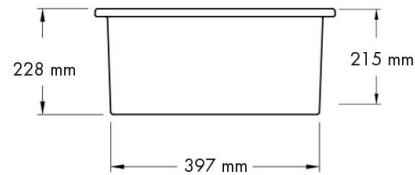

Cuisine 46 x 46 Inset / Undermount Fine Fireclay Sink

Code: CU46FS

Specifications

- Material: Fine Fireclay
- Finish: White Gloss
- Waste Outlet Included: 90x50mm Basket Waste
- Mounting options: Inset & Undermount
- Capacity: 28L
- Suitable for use with food waste disposer – we recommend purchase of an extended flange and a model with anti-vibration collar
- Note: Fine Fireclay is a natural product and therefore subject to variations. This should be seen as a quality that adds to its unique natural beauty. Variations +/- 2% to the specifications are common and acceptable and are within industry tolerance. We always recommend the cabinet maker and stone provider has the actual sink with them to measure before making cabinetry or cutting stone. For more information please visit our Installation Care & Warranty page or Contact Us.

Product Options

CU46FS: Cuisine 46 x 46 Inset / Undermount Fine Fireclay Sink

CU46SSG: Cuisine 46 x 46 Stainless Steel Grid

CU46FS-OF: Cuisine 46 x 46 Inset / Undermount Fine Fireclay Sink with Overflow

Warranty