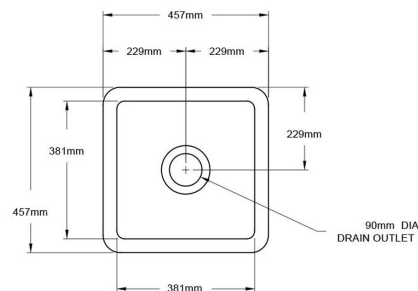

## Cuisine 46 x 46 Inset / Undermount Fine Fireclay Matte Black Sink

Code: CU46FS-MB

TRADITIONAL & HAMPTONS STYLE SPECIALISTS

BATHROOM | KITCHEN | LAUNDRY

### Specifications

- Material: Fine Fireclay
- Finish: Matte Black
- Waste Outlet Included: 90x50mm Basket Waste
- Mounting options: Inset & Undermount
- Capacity: 28L
- Approx. internal radius: 15 mm
- Approx. external radius: 45 mm
- Suitable for use with food waste disposer – we recommend purchase of an extended flange and a model with anti-vibration collar
- Note: Fine Fireclay is a natural product and therefore subject to variations. This should be seen as a quality that adds to its unique natural beauty. Variations +/- 2% to the specifications are common and acceptable and are within industry tolerance. We always recommend the cabinet maker and stone provider has the actual sink with them to measure before making cabinetry or cutting stone. For more information please visit our Installation Care & Warranty page or Contact Us.

### Product Options

CU46SSG: Cuisine 46 x 46 Stainless Steel Grid

CU46FS-MB: Cuisine 46 x 46 Inset / Undermount Fine Fireclay Sink

CU46FS-MB-OF: Cuisine 46 x 46 Inset / Undermount Fine Fireclay Sink with Overflow