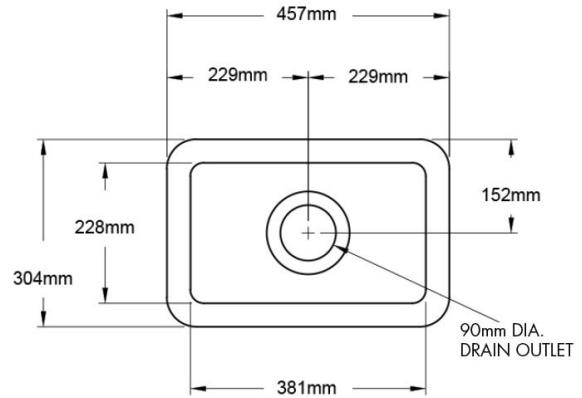

Cuisine 30 x 46 Inset / Undermount Fine Fireclay Sink

Code: CU30FS

TRADITIONAL & HAMPTONS STYLE SPECIALISTS

Specifications

- Material: Fine Fireclay
- Finish: White Gloss
- Waste Outlet Included: 90x50mm Basket Waste
- Mounting options: Inset & Undermount
- Capacity: 17L
- Suitable for use with food waste disposer – we recommend purchase of an extended flange and a model with anti-vibration collar
- Note: Fine Fireclay is a natural product and therefore subject to variations. This should be seen as a quality that adds to its unique natural beauty. Variations +/- 2% to the specifications are common and acceptable and are within industry tolerance. We always recommend the cabinet maker and stone provider has the actual sink with them to measure before making cabinetry or cutting stone. For more information please visit our Installation Care & Warranty page or Contact Us.

Product Options

CU30FS: Cuisine 30 x 46 Inset / Undermount Fine Fireclay Sink

CU30FS-OF: Cuisine 30 x 46 Inset / Undermount Fine Fireclay Sink with Overflow

Warranty

For peace of mind, Turner Hastings offers the following warranty on this product and its components: