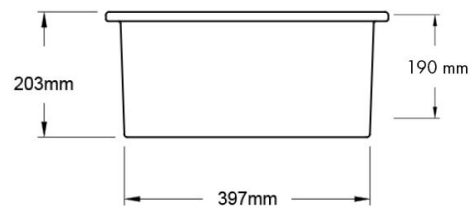

Cuisine 30 x 46 Inset / Undermount Fine Fireclay Sink

Code: CU30FS

TRADITIONAL & HAMPTONS STYLE SPECIALISTS

Specifications

- Material: Fine Fireclay
- Finish: White Gloss
- Waste Outlet Included: 90x50mm Basket Waste
- Mounting options: Inset & Undermount
- Capacity: 17L
- Suitable for use with food waste disposer – we recommend purchase of an extended flange and a model with anti-vibration collar
- Note: Fine Fireclay is a natural product and therefore subject to variations. This should be seen as a quality that adds to its unique natural beauty. Variations +/- 2% to the specifications are common and acceptable and are within industry tolerance. We always recommend the cabinet maker and stone provider has the actual sink with them to measure before making cabinetry or cutting stone. For more information please visit our Installation Care & Warranty page or Contact Us.

Product Options

CU30FS: Cuisine 30 x 46 Inset / Undermount Fine Fireclay Sink

CU30FS-OF: Cuisine 30 x 46 Inset / Undermount Fine Fireclay Sink with Overflow

Warranty

For peace of mind, Turner Hastings offers the following warranty on this product and its components: