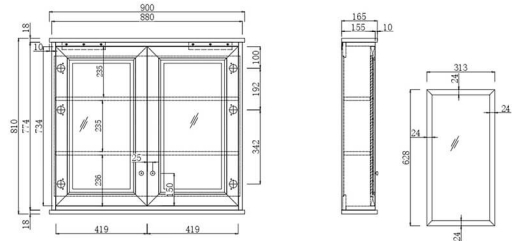

Coventry 90 x 81 Mirror Shaving Cabinet

Code: CO902SC

TRADITIONAL & HAMPTONS STYLE SPECIALISTS

Specifications

- Material: Genuine rubberwood timber
- Thick-plated bevelled mirror
- Cabinet Finish: White Polyurethane Satin
- Includes concealed sturdy wall brackets
- Configuration: Two soft close doors with Blum hardware
- Includes internal shelves
- Chrome knob handles come included free with this mirror shaving cabinet. If you would like to upgrade to antique brass, just add the code THSP006 at \$0 or for matte black, just add the code THSP007 at \$0 and the quantity needed for the mirror shaving cabinet