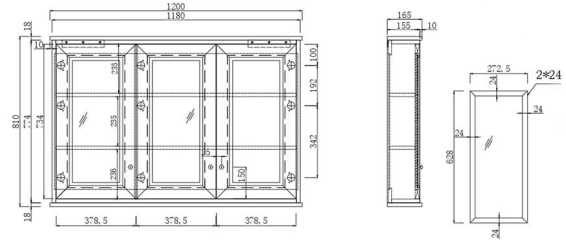

## Coventry 120 x 81 Mirror Shaving Cabinet

**Code:** CO1202SC

TRADITIONAL & HAMPTONS STYLE SPECIALISTS

### Specifications

- Material: Genuine rubberwood timber
- Thick-plated bevelled mirror
- Cabinet Finish: White Polyurethane Satin
- Includes concealed sturdy wall brackets
- Configuration: Three soft close doors with Blum hardware
- Includes internal shelves
- Chrome knob handles come included free with this mirror shaving cabinet. If you would like to upgrade to antique brass, just add the code THSP006 at \$0 or for matte black, just add the code THSP007 at \$0 and the quantity needed for the mirror shaving cabinet