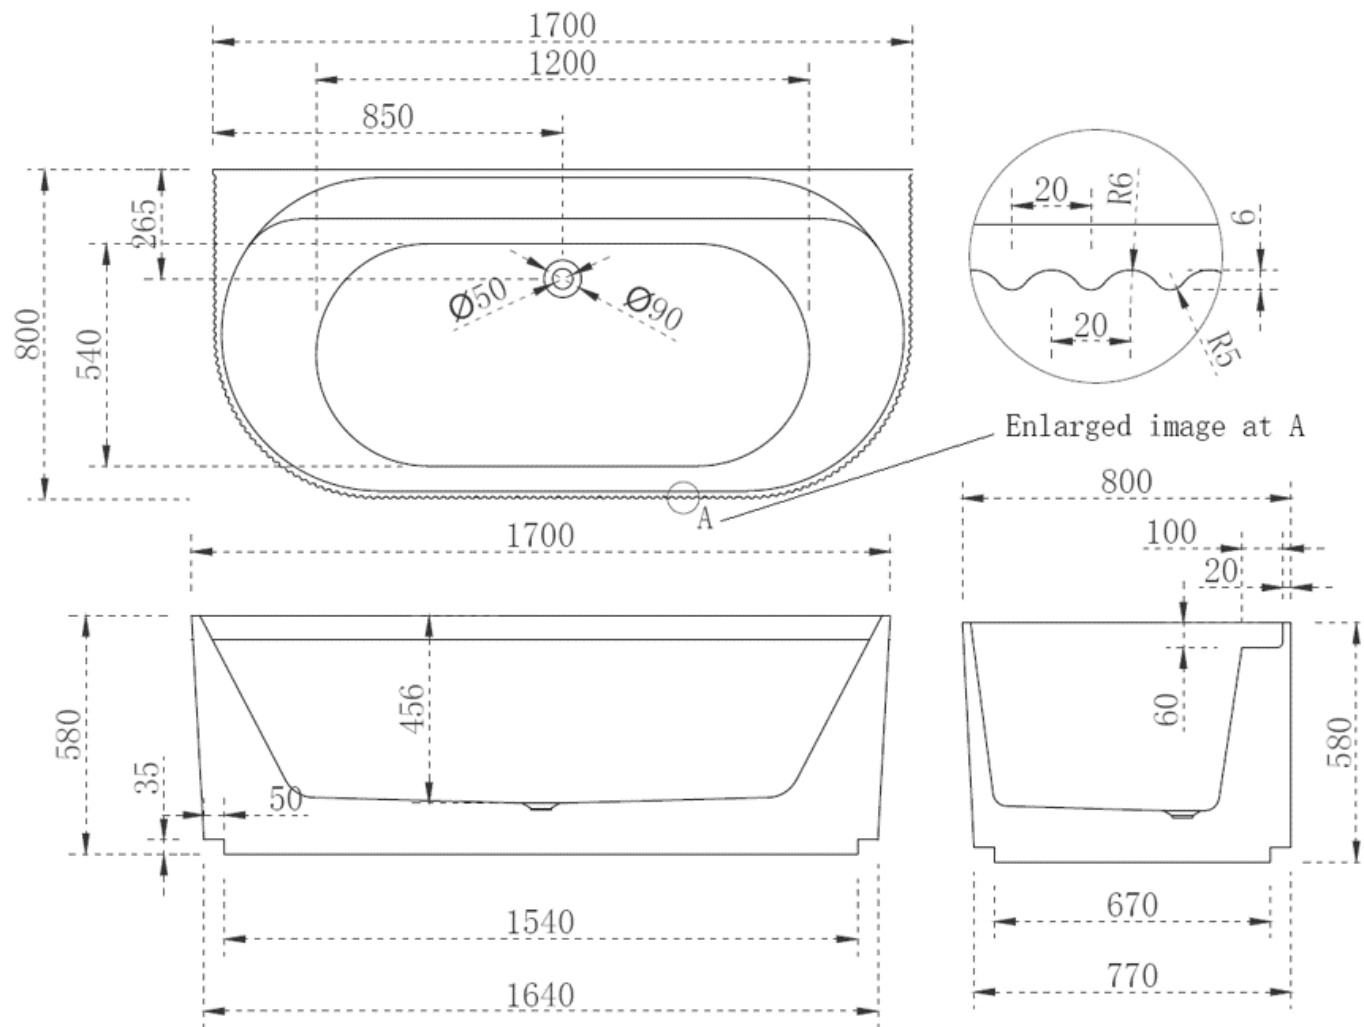

CODE:	CJ-WAV-15
SUPPLIER:	CEEJAY AUSTRALIA
SIZE:	1700L x 800D x 580H mm
TYPE:	BACK TO WALL

**JNK** | BATHROOM, PLUMBING  
& KITCHEN SUPPLIES

NB: Drawings are not to scale—they are to assist only. All measurements are nominal and are subject to change.