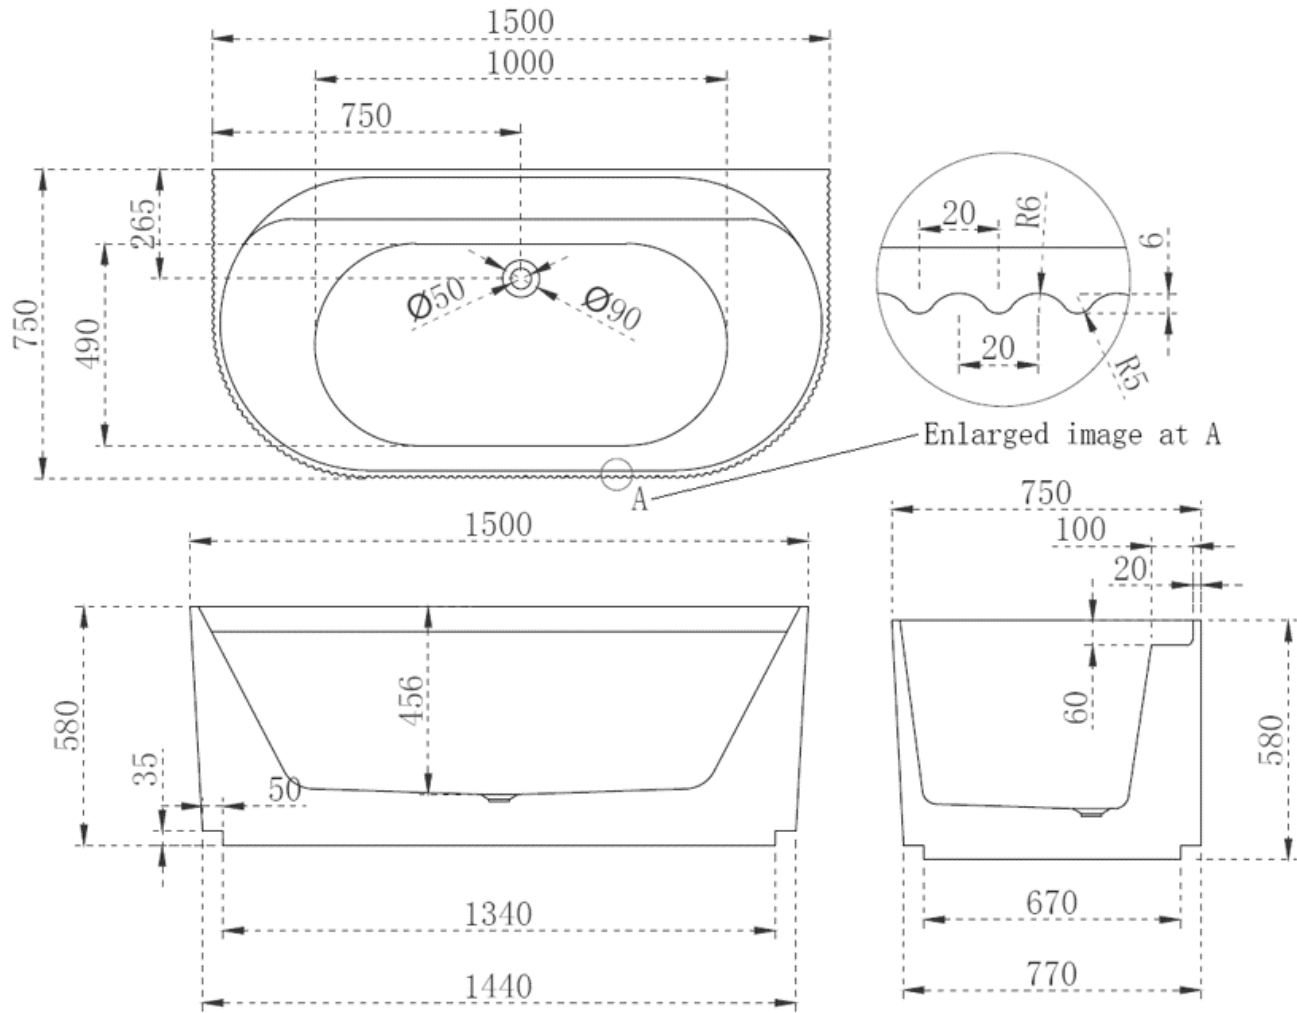

CODE:	CJ-WAV-15
SUPPLIER:	CEEJAY AUSTRALIA
SIZE:	1500L x 750D x 580H mm
TYPE:	BACK TO WALL

JNK

BATHROOM, PLUMBING
& KITCHEN SUPPLIES

NB: Drawings are not to scale—they are to assist only. All measurements are nominal and are subject to change.