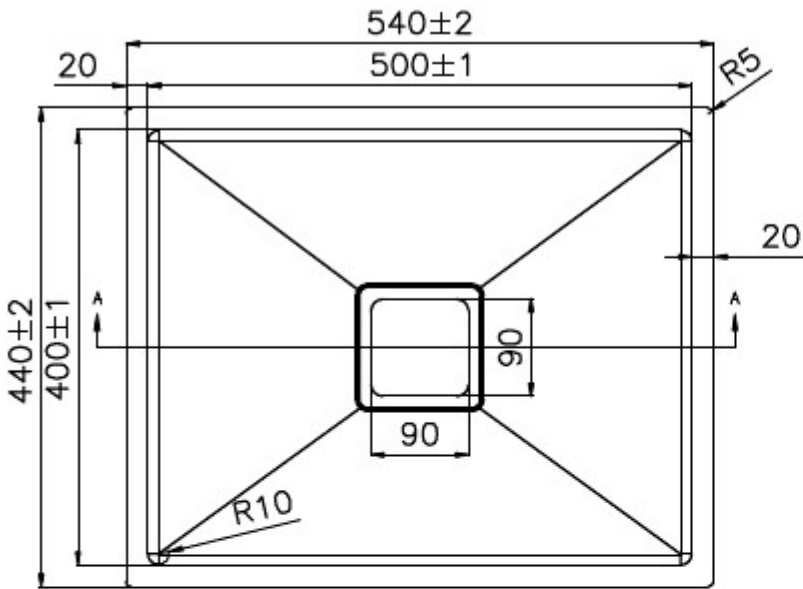

CODE:	CJ-SINK-7N
SIZE:	540 x 440 x 300mm
TYPE:	Single Bowl Sink
CONFIGURATION:	Top mount & Undermount

JNK

BATHROOM, PLUMBING
& KITCHEN SUPPLIES

NB: Drawings are not to scale—they are to assist only. All measurements are nominal and are subject to change.