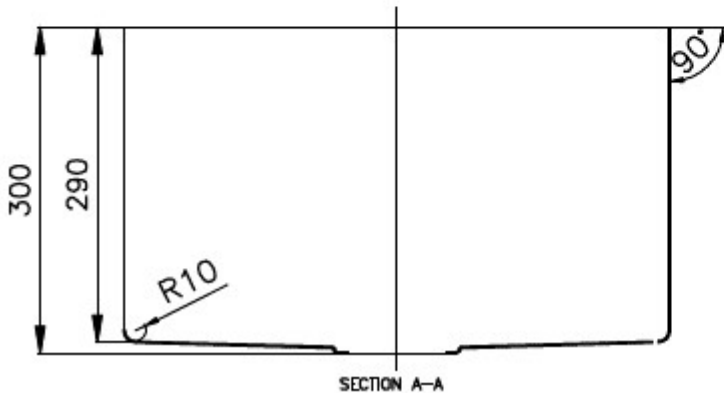

CODE:	CJ-SINK-7N
SIZE:	540 x 440 x 300mm
TYPE:	Single Bowl Sink
CONFIGURATION:	Top mount & Undermount

JNK

BATHROOM, PLUMBING
& KITCHEN SUPPLIES

NB: Drawings are not to scale—they are to assist only. All measurements are nominal and are subject to change.