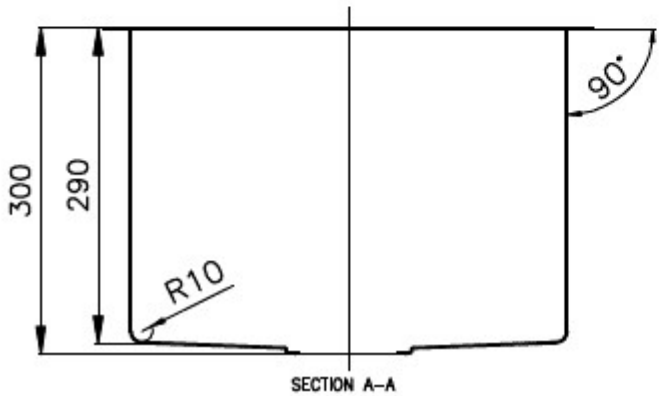

CODE:	CJ-SINK-6N
SIZE:	450 x 450 x 300mm
TYPE:	Single Bowl Sink
CONFIGURATION:	Top mount & Undermount

JNK | BATHROOM, PLUMBING
& KITCHEN SUPPLIES

NB: Drawings are not to scale—they are to assist only. All measurements are nominal and are subject to change.