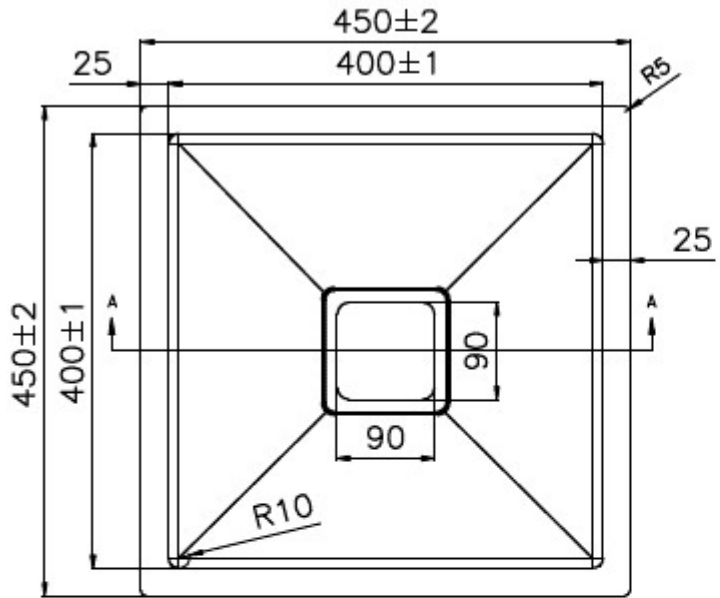

CODE:	CJ-SINK-6N
SIZE:	450 x 450 x 300mm
TYPE:	Single Bowl Sink
CONFIGURATION:	Top mount & Undermount

JNK | BATHROOM, PLUMBING
& KITCHEN SUPPLIES

NB: Drawings are not to scale—they are to assist only. All measurements are nominal and are subject to change.