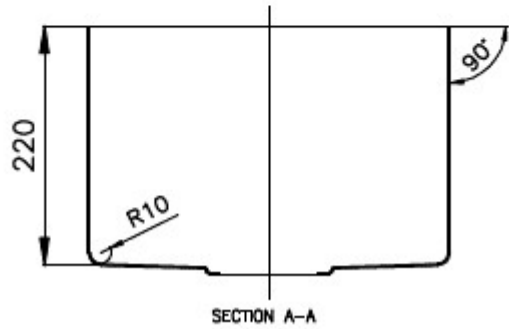

CODE:	CJ-SINK-5N
SIZE:	380 x 380 x 220mm
TYPE:	Single Bowl Sink
CONFIGURATION:	Top mount & Undermount

JNK | BATHROOM, PLUMBING
& KITCHEN SUPPLIES

NB: Drawings are not to scale—they are to assist only. All measurements are nominal and are subject to change.