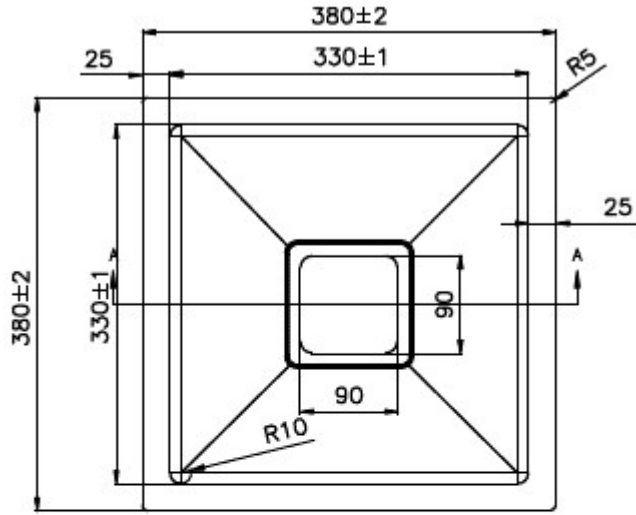

CODE:	CJ-SINK-5N
SIZE:	380 x 380 x 220mm
TYPE:	Single Bowl Sink
CONFIGURATION:	Top mount & Undermount

JNK | BATHROOM, PLUMBING
& KITCHEN SUPPLIES

NB: Drawings are not to scale—they are to assist only. All measurements are nominal and are subject to change.