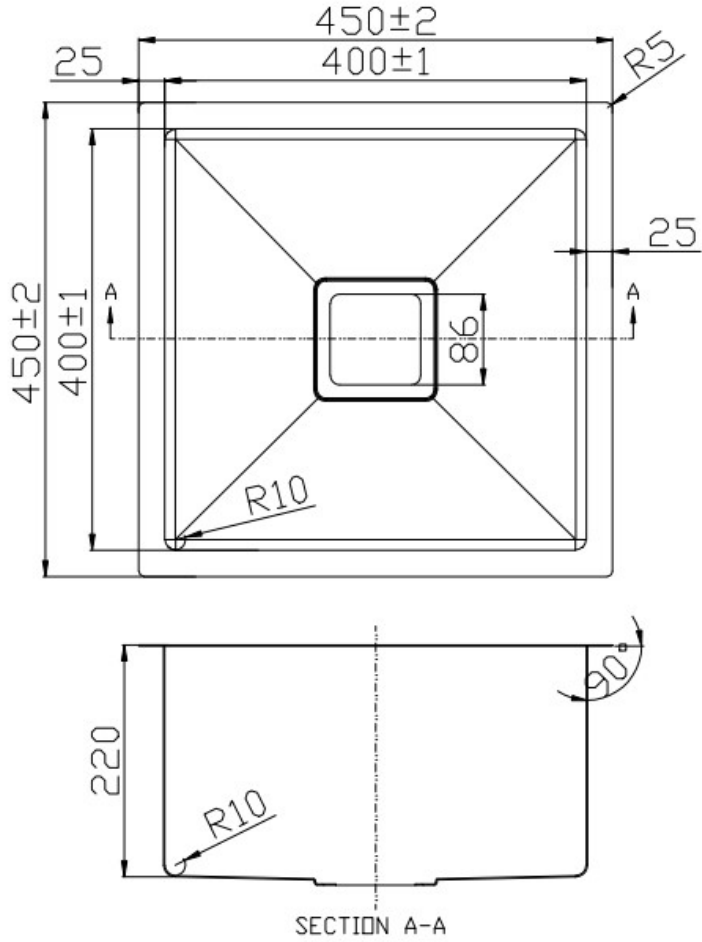

CODE:	CJ-SINK-1N
SIZE:	450 x 450 x 220mm
TYPE:	Single Bowl Sink
CONFIGURATION:	Top mount & Undermount

**JNK**

BATHROOM, PLUMBING  
& KITCHEN SUPPLIES

NB: Drawings are not to scale—they are to assist only. All measurements are nominal and are subject to change.