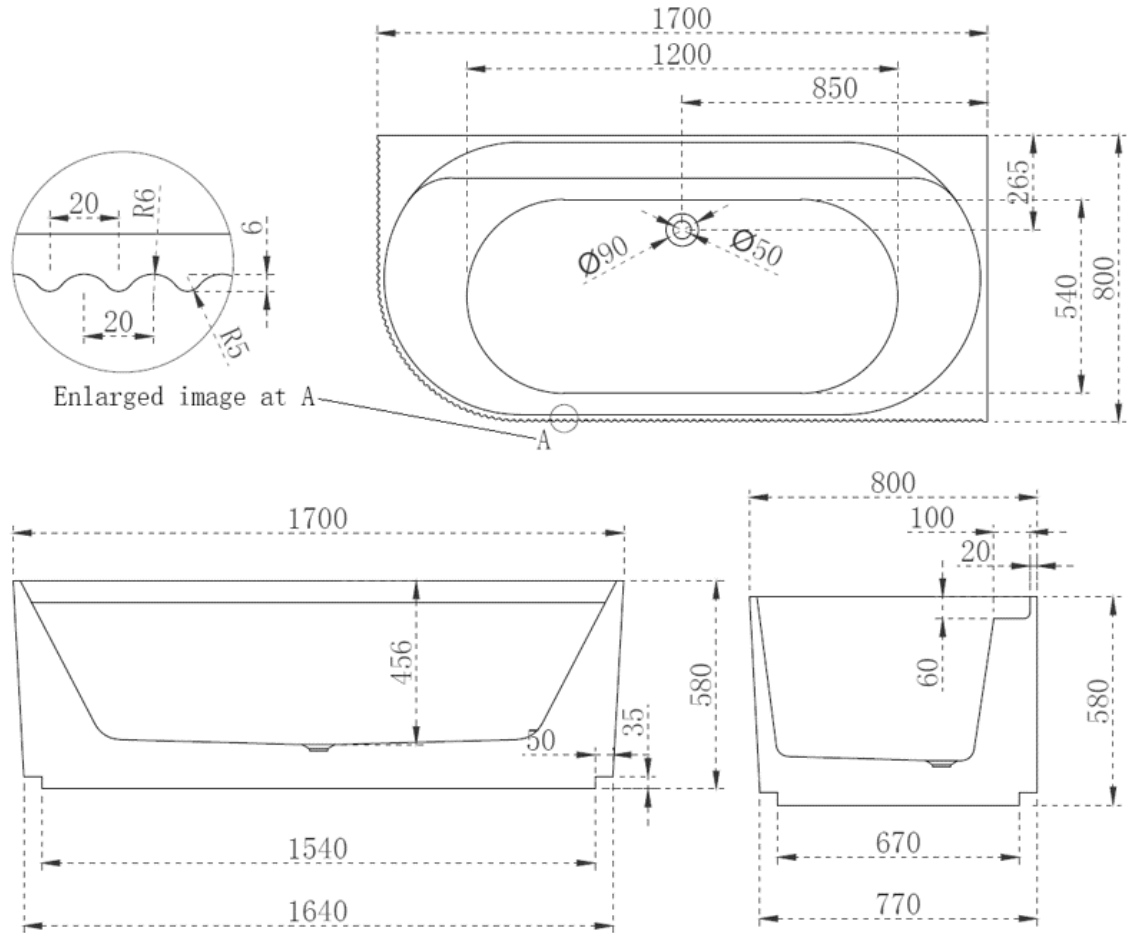

CODE:	CJ-PAV-17R
SUPPLIER:	CEEJAY AUSTRALIA
SIZE:	1700L x 800D x 580H mm
TYPE:	CORNER BATH

**JNK**

BATHROOM, PLUMBING  
& KITCHEN SUPPLIES

NB: Drawings are not to scale—they are to assist only. All measurements are nominal and are subject to change.