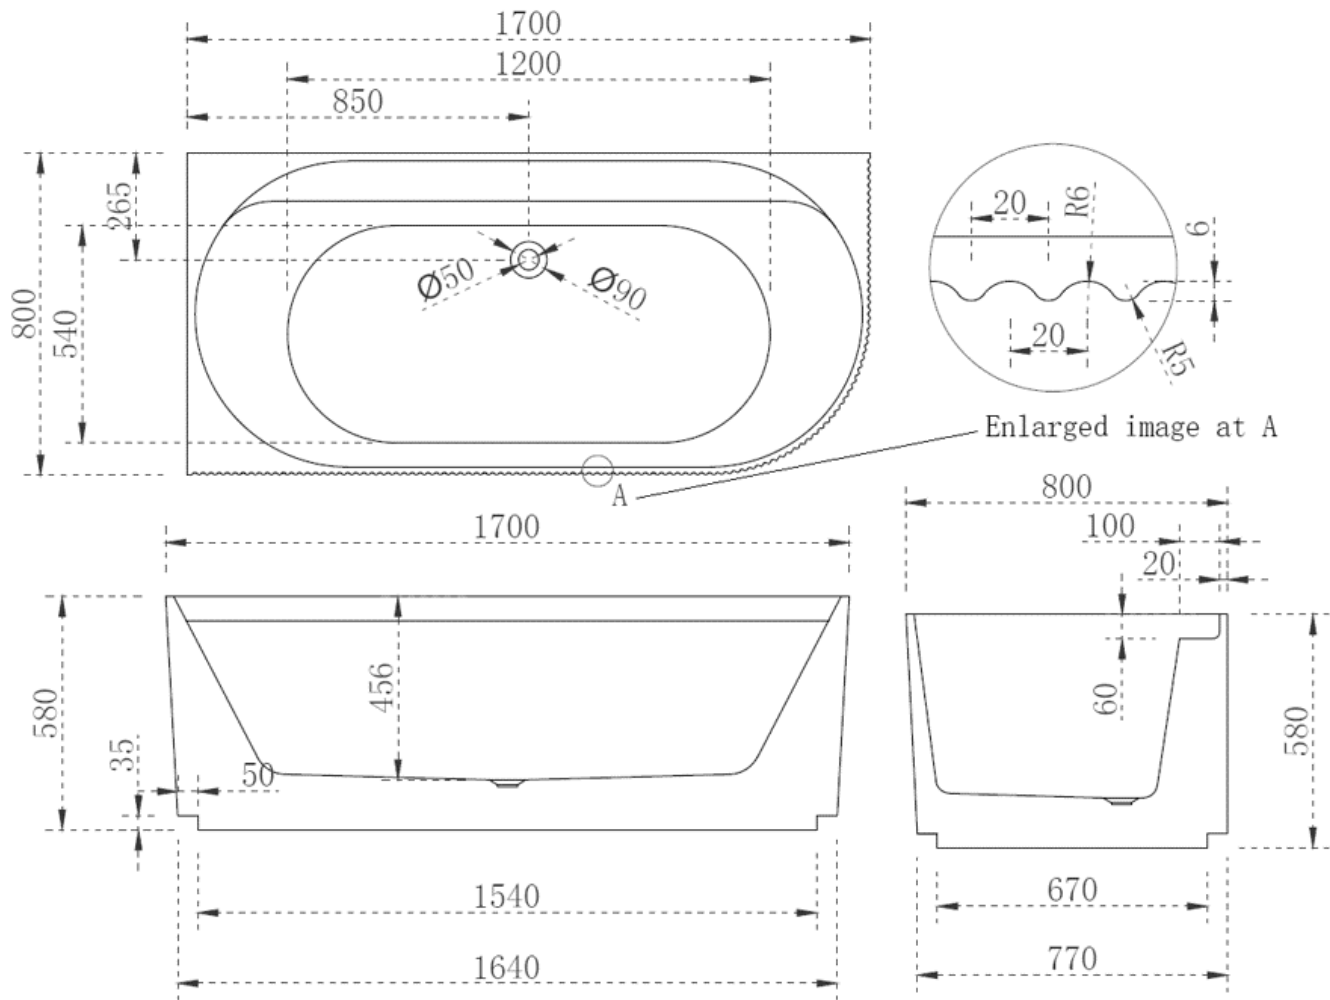

CODE:	CJ-PAV-17L
SUPPLIER:	CEEJAY AUSTRALIA
SIZE:	1700L x 800D x 580H mm
TYPE:	CORNER BATH

JNK | BATHROOM, PLUMBING & KITCHEN SUPPLIES

NB: Drawings are not to scale—they are to assist only. All measurements are nominal and are subject to change.