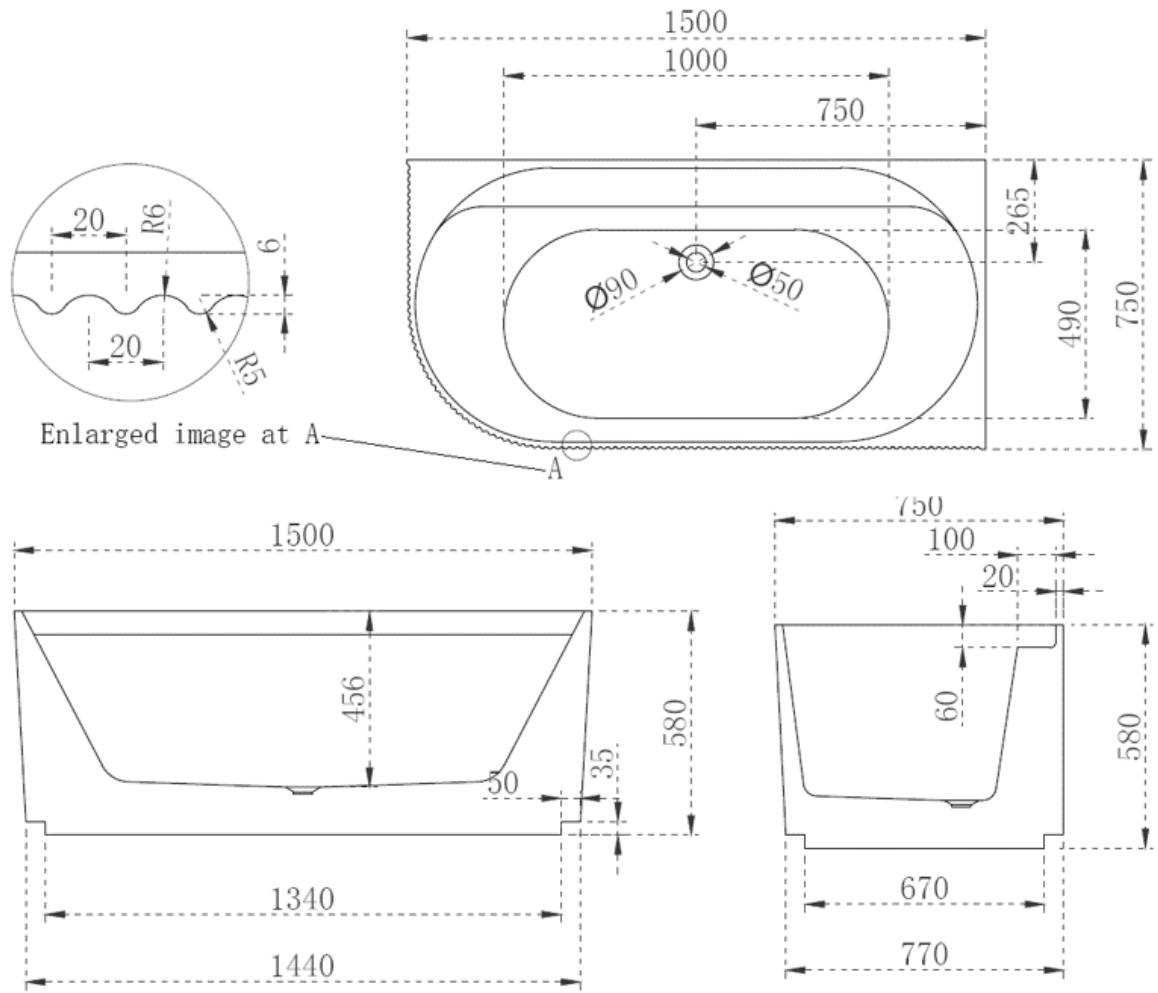

CODE:	CJ-PAV-15R
SUPPLIER:	CEEJAY AUSTRALIA
SIZE:	1500L x 750D x 580H mm
TYPE:	CORNER BATH

**JNK** | BATHROOM, PLUMBING  
& KITCHEN SUPPLIES

NB: Drawings are not to scale—they are to assist only. All measurements are nominal and are subject to change.